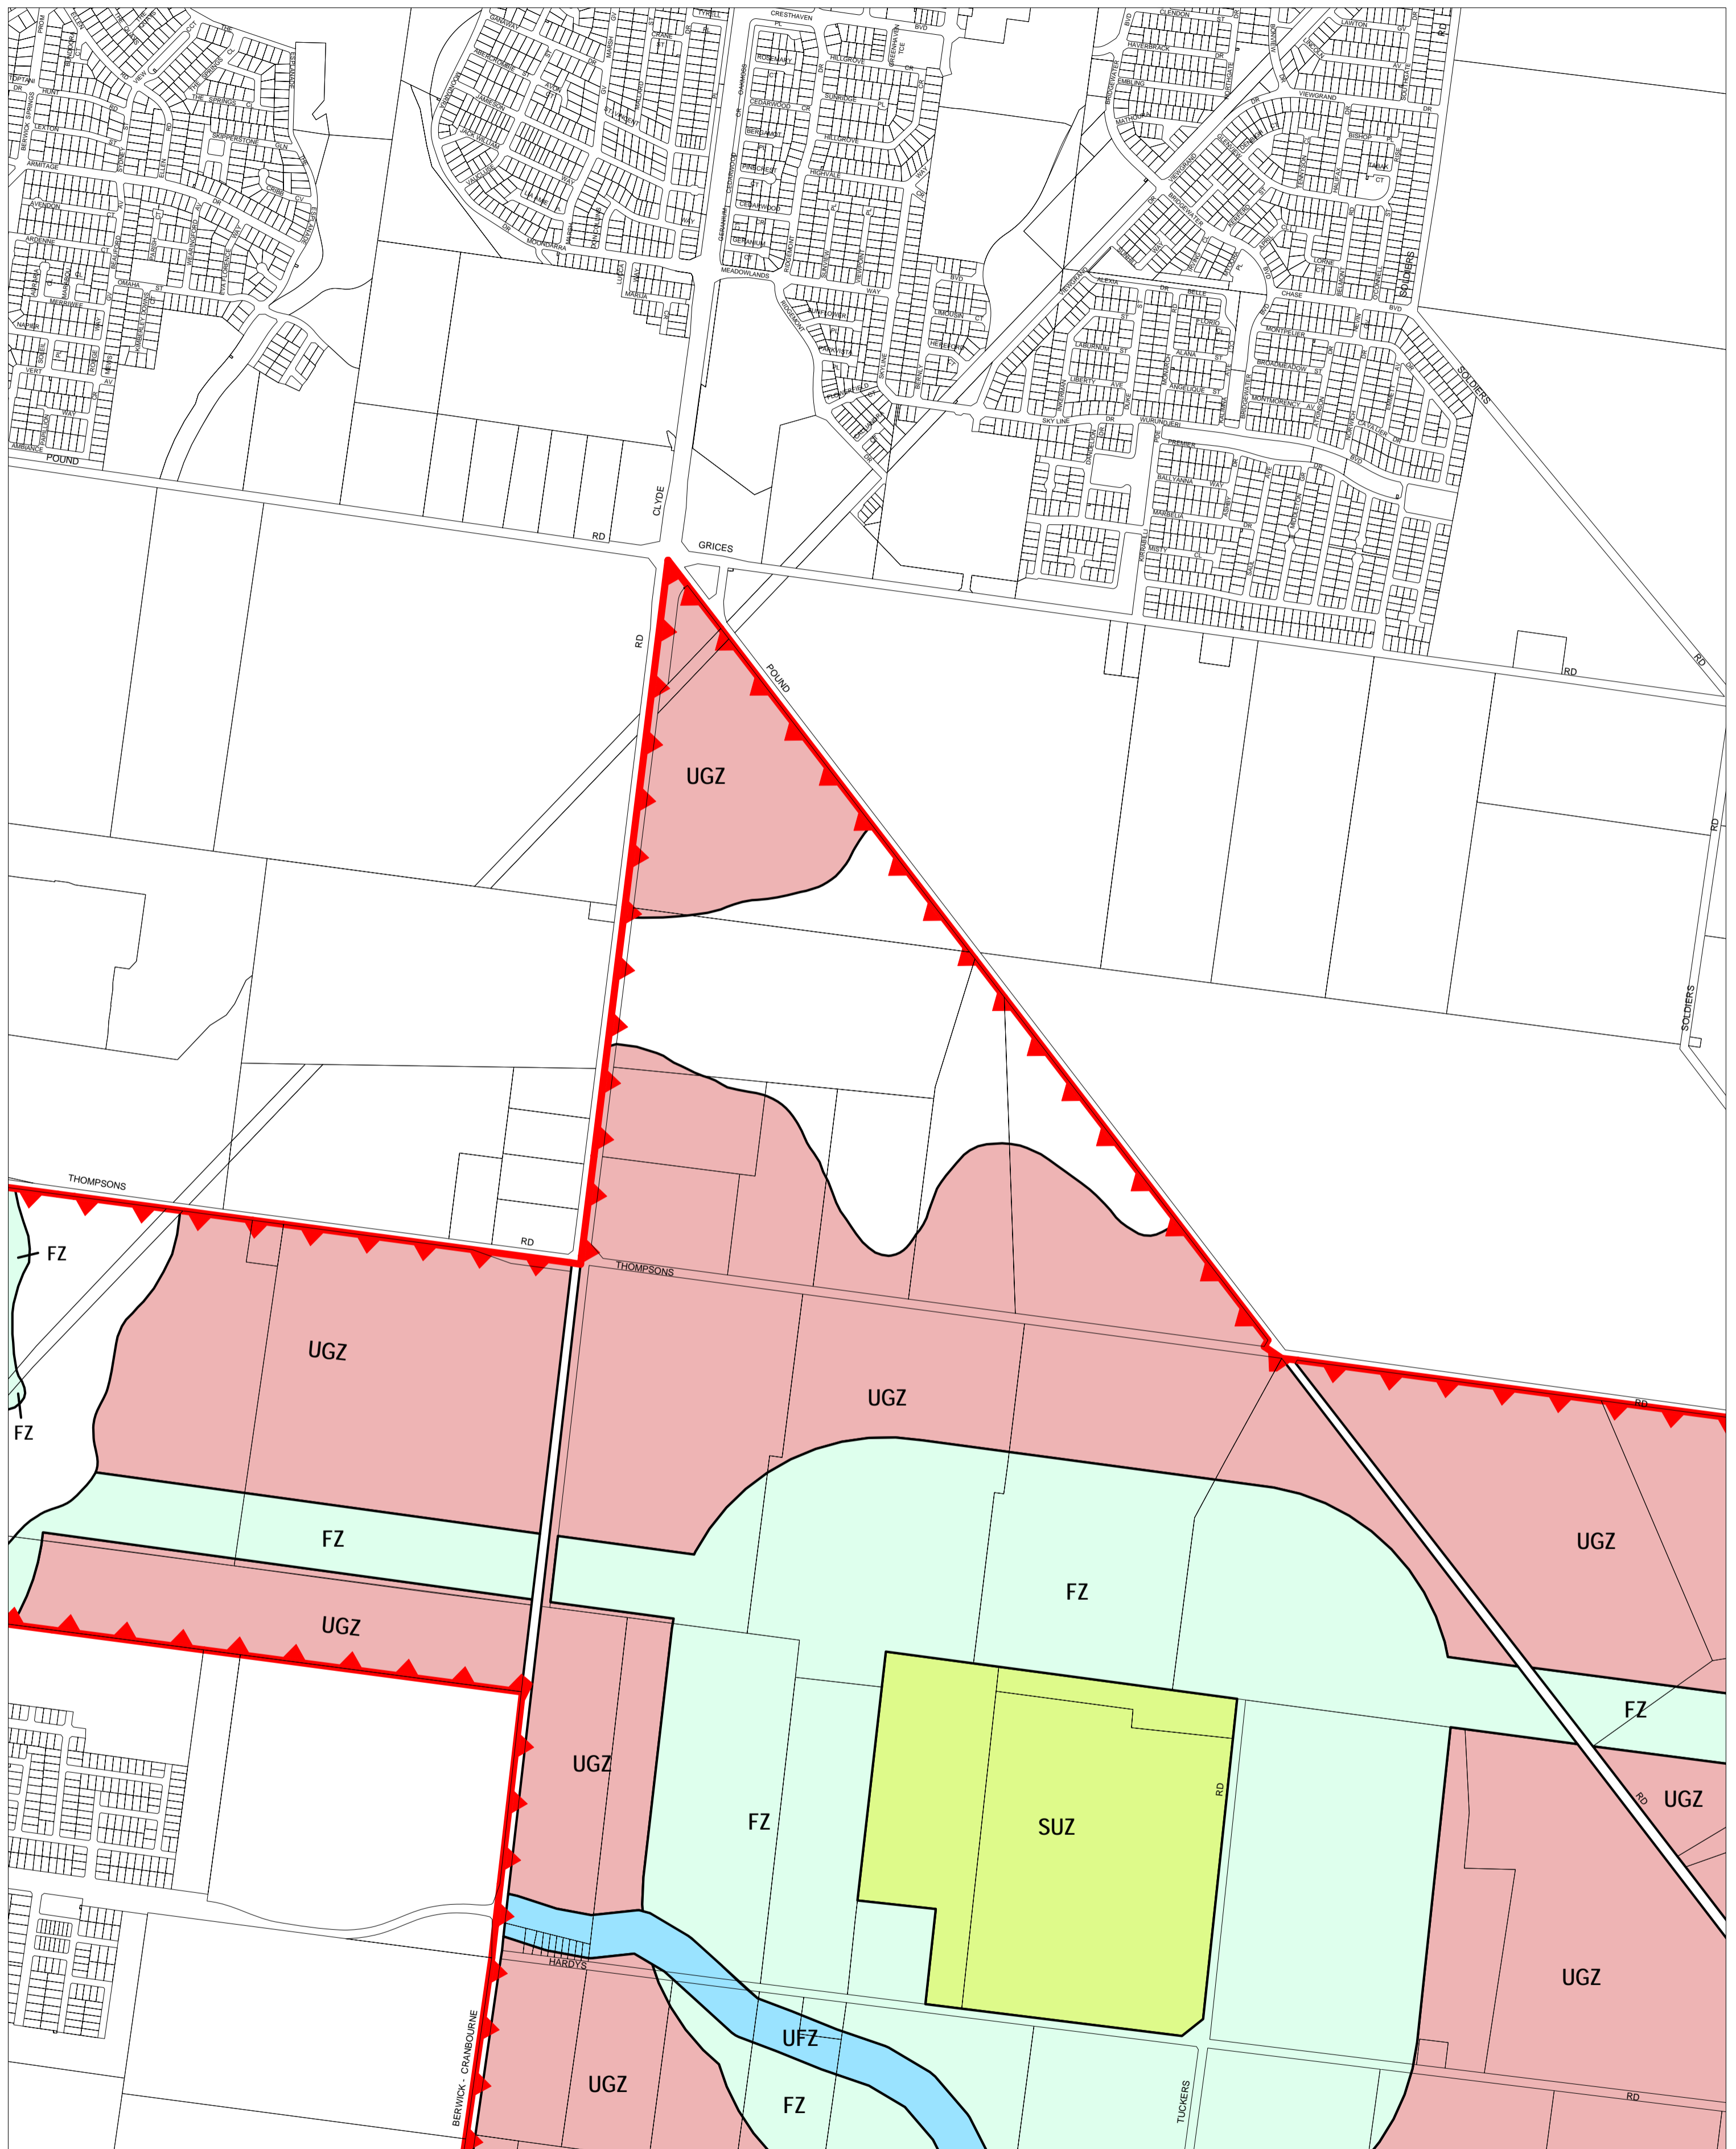

CASEY PLANNING SCHEME - LOCAL PROVISION

Rural
FZ Farming Zone

Special Purpose
SUZ Special Use Zone
UFZ Urban Floodway Zone
UGZ Urban Growth Zone

Land Outside Urban Growth Boundary
Delimited Urban Growth Boundary

200 0 200 400 600 800 1000 m
AUSTRALIAN MAP GRID ZONE 55

INDEX TO ADJOINING METRIC SERIES MAP

1	2	3
4	5	6
7	8	9
10	11	12
13	14	15
16	17	18
19	20	21

Victoria
The Place To Be

Printed: 4/11/2009

AMENDMENT VC55