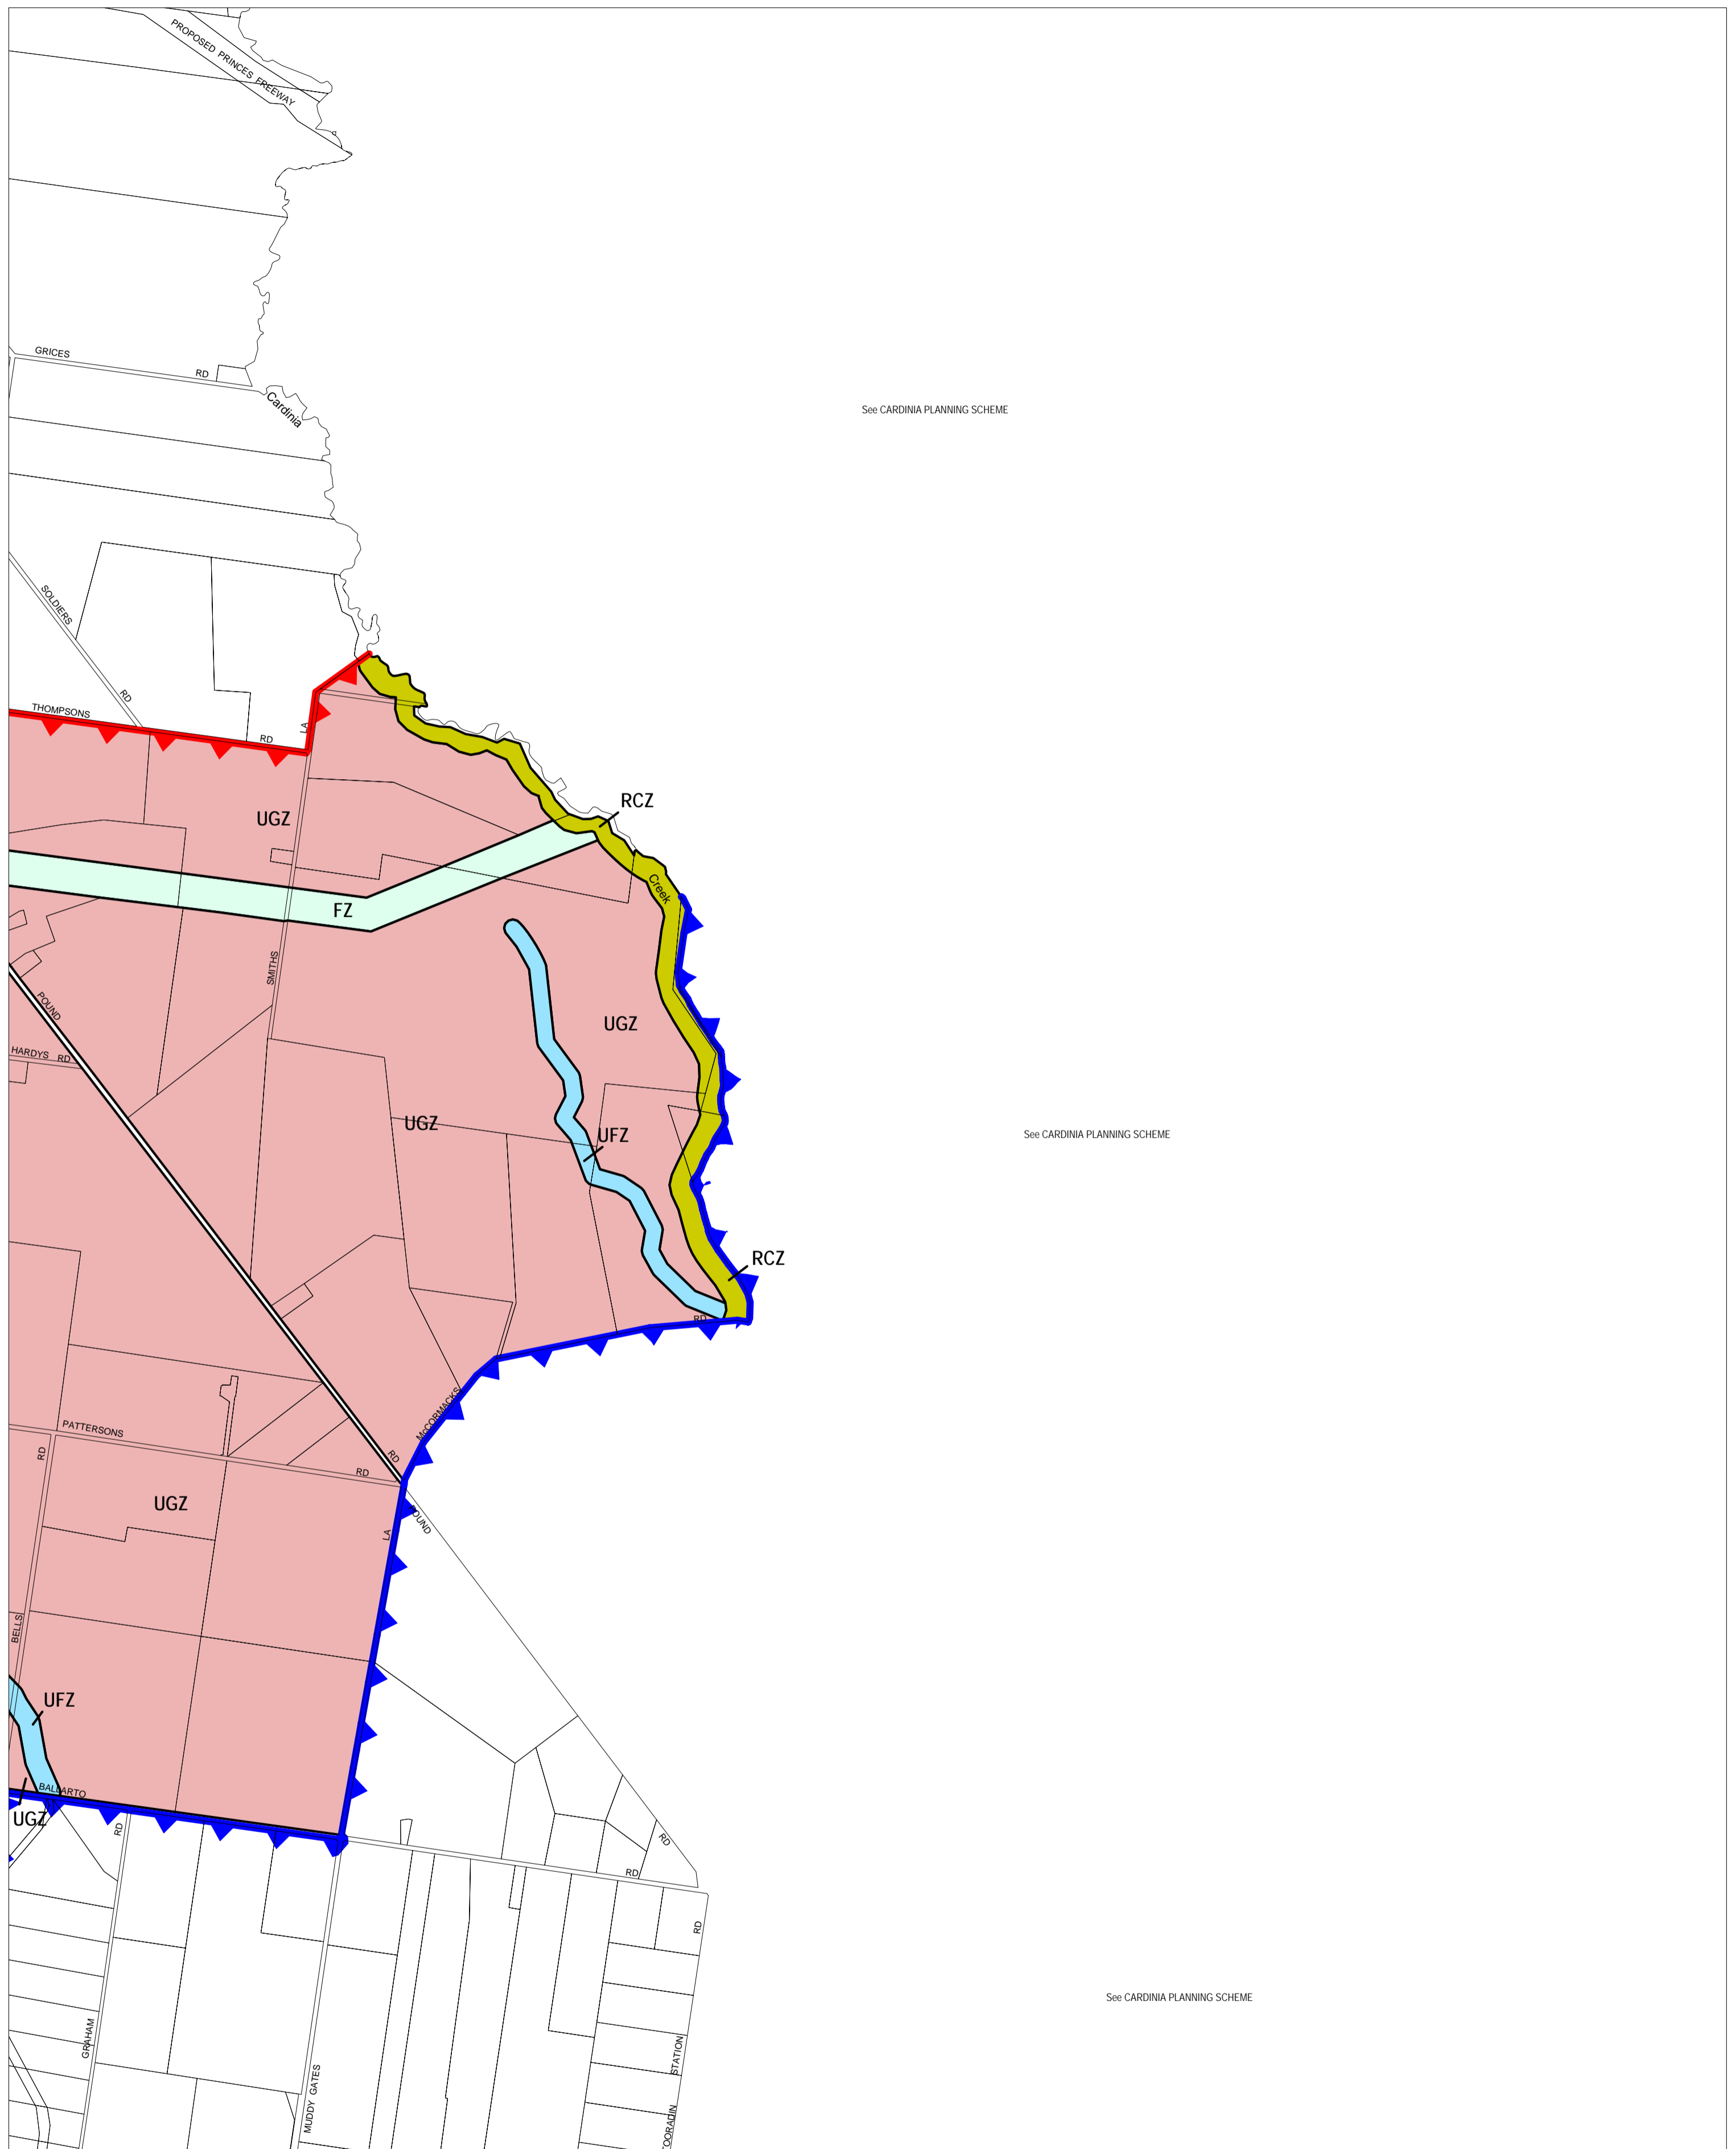

CASEY PLANNING SCHEME - LOCAL PROVISION

See CARDINIA PLANNING SCHEME

See CARDINIA PLANNING SCHEME

See CARDINIA PLANNING SCHEME

This publication is copyright. No part may be reproduced by any process except in accordance with the provisions of the Copyright Act. © State of Victoria. This map should be read in conjunction with additional Planning Overlay Maps (if applicable) as indicated on the INDEX TO MAPS.

Rural	FZ	Farming Zone
	RCZ	Rural Conservation Zone
Special Purpose	UFZ	Urban Floodway Zone
	UGZ	Urban Growth Zone

Proposed Urban Growth Boundary

Deleted Urban Growth Boundary

AUSTRALIAN MAP GRID ZONE 55

Printed: 4/11/2009