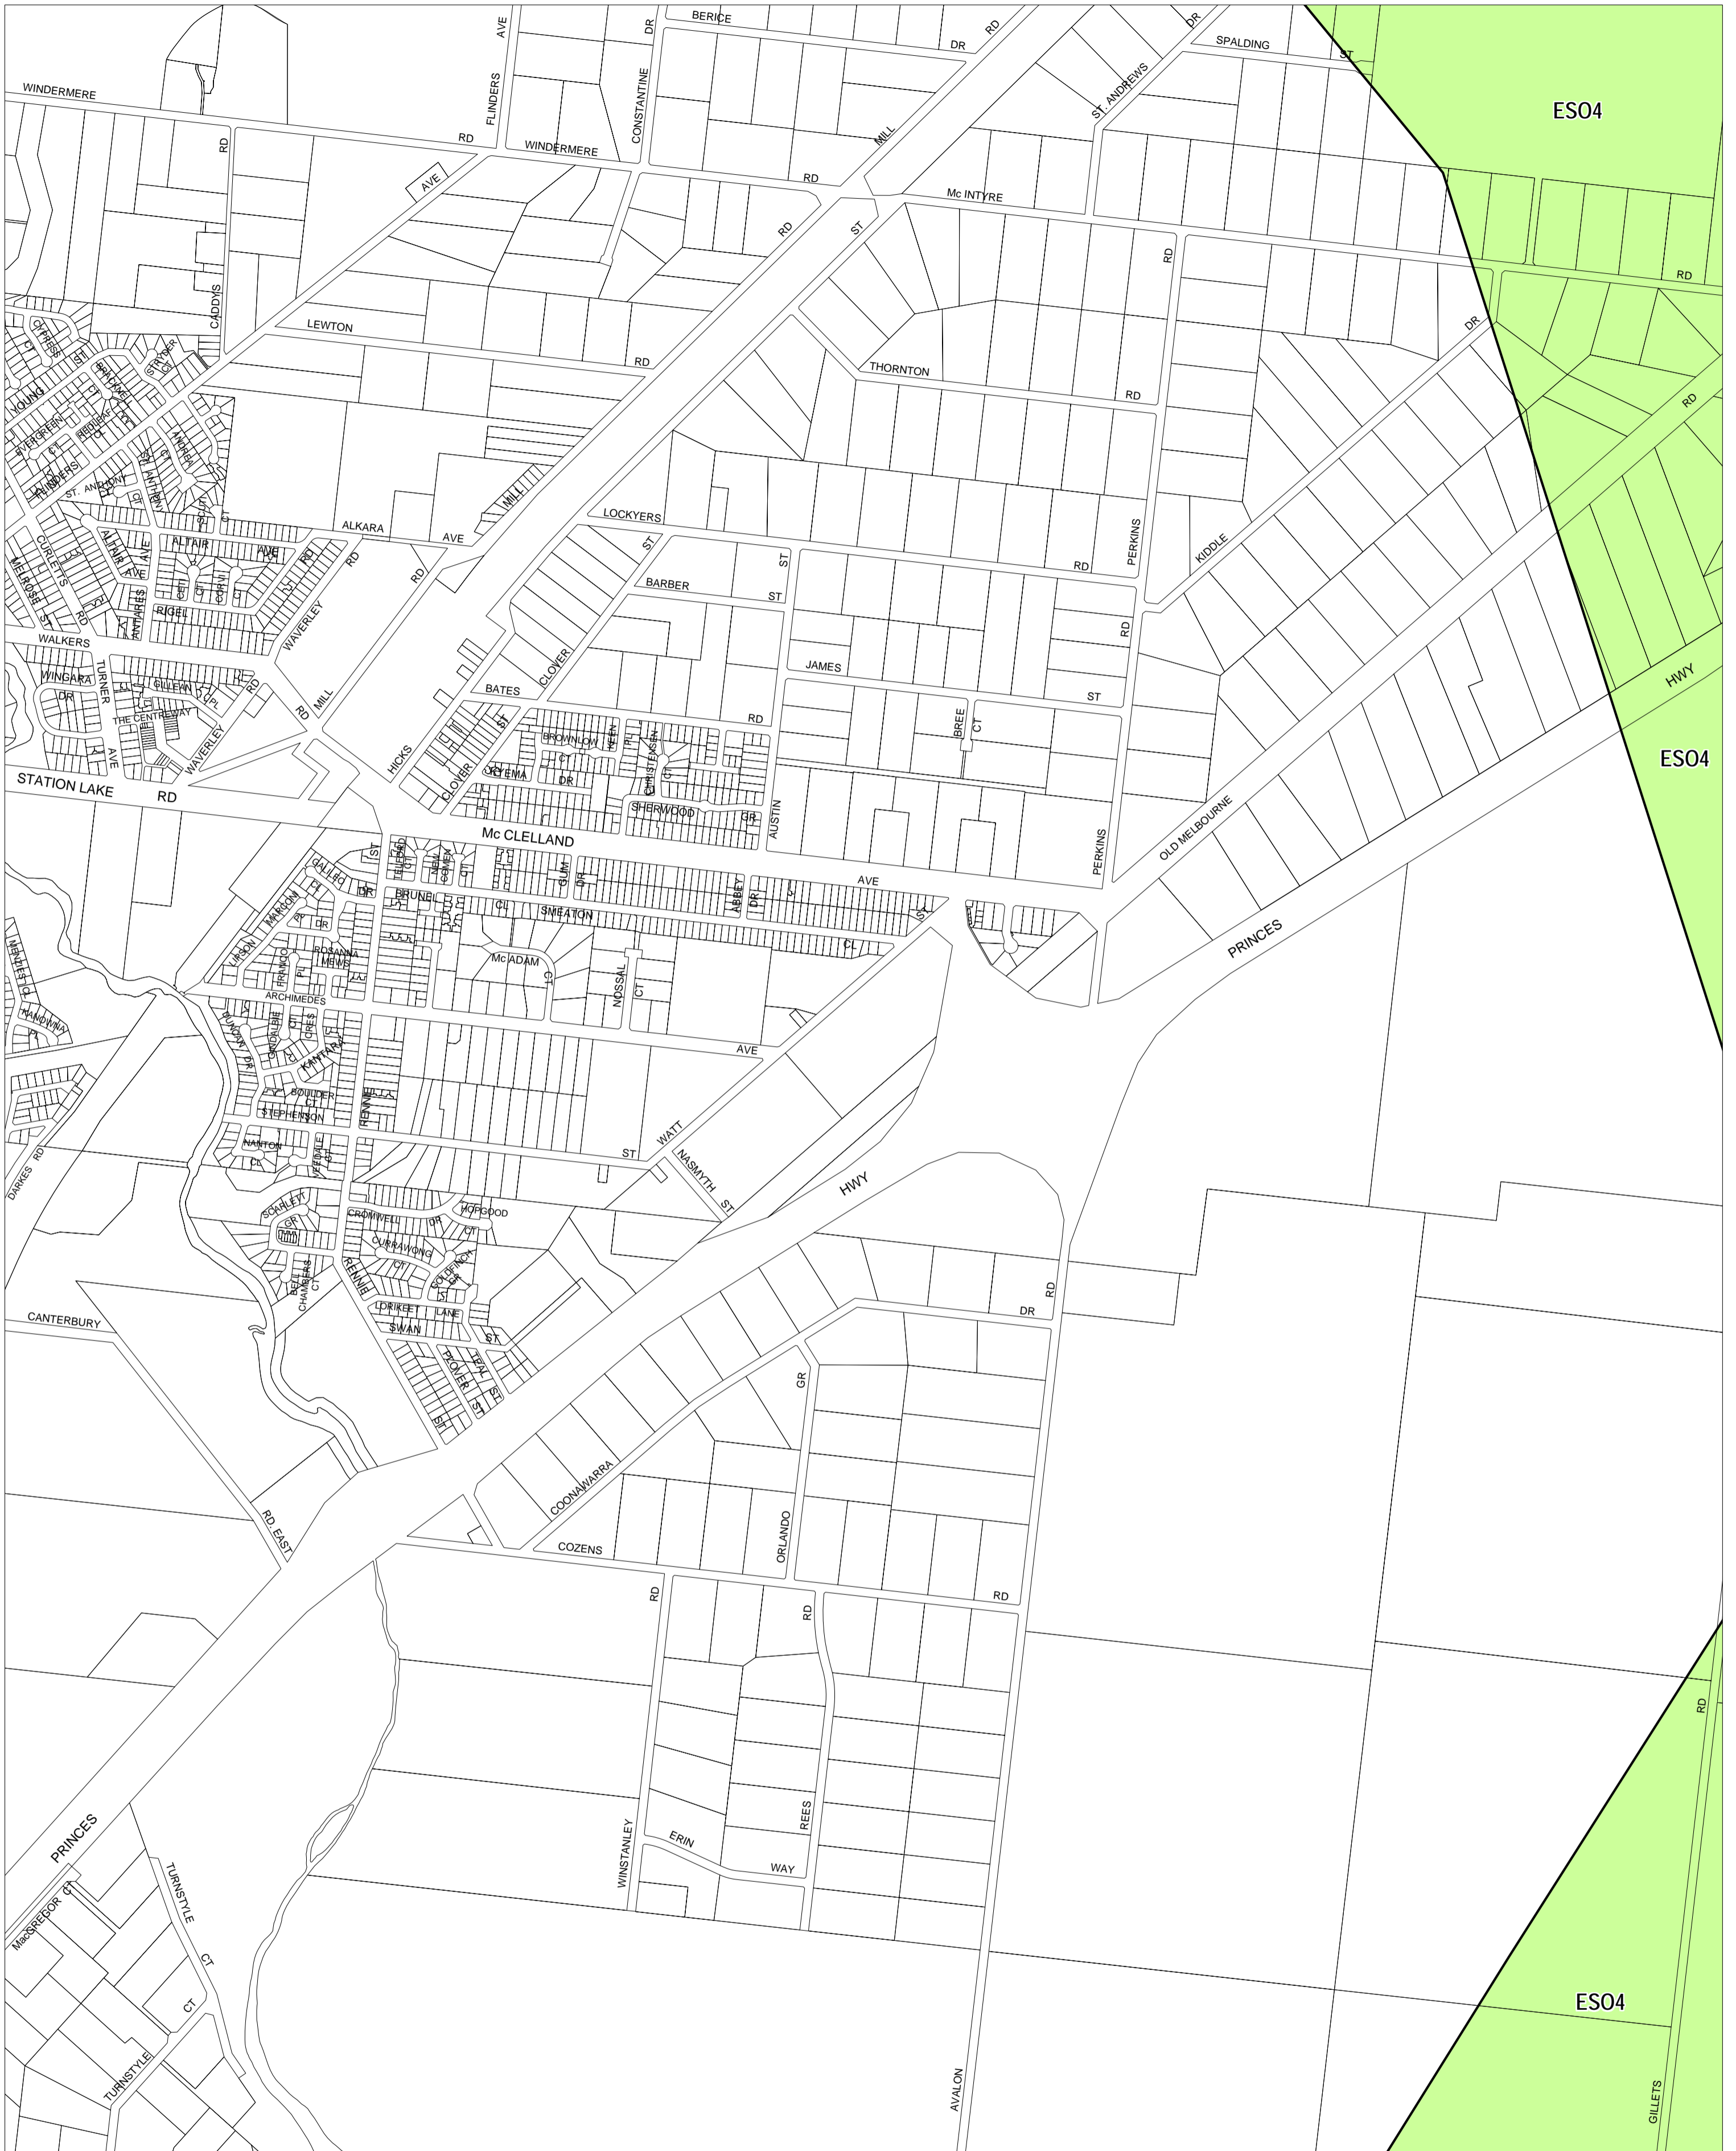

GREATER GEELONG PLANNING SCHEME - LOCAL PROVISION

Overlays

- ES04 Environmental Significance Overlay - Schedule 4

Printed: 5/11/2009

AMENDMENT VC55