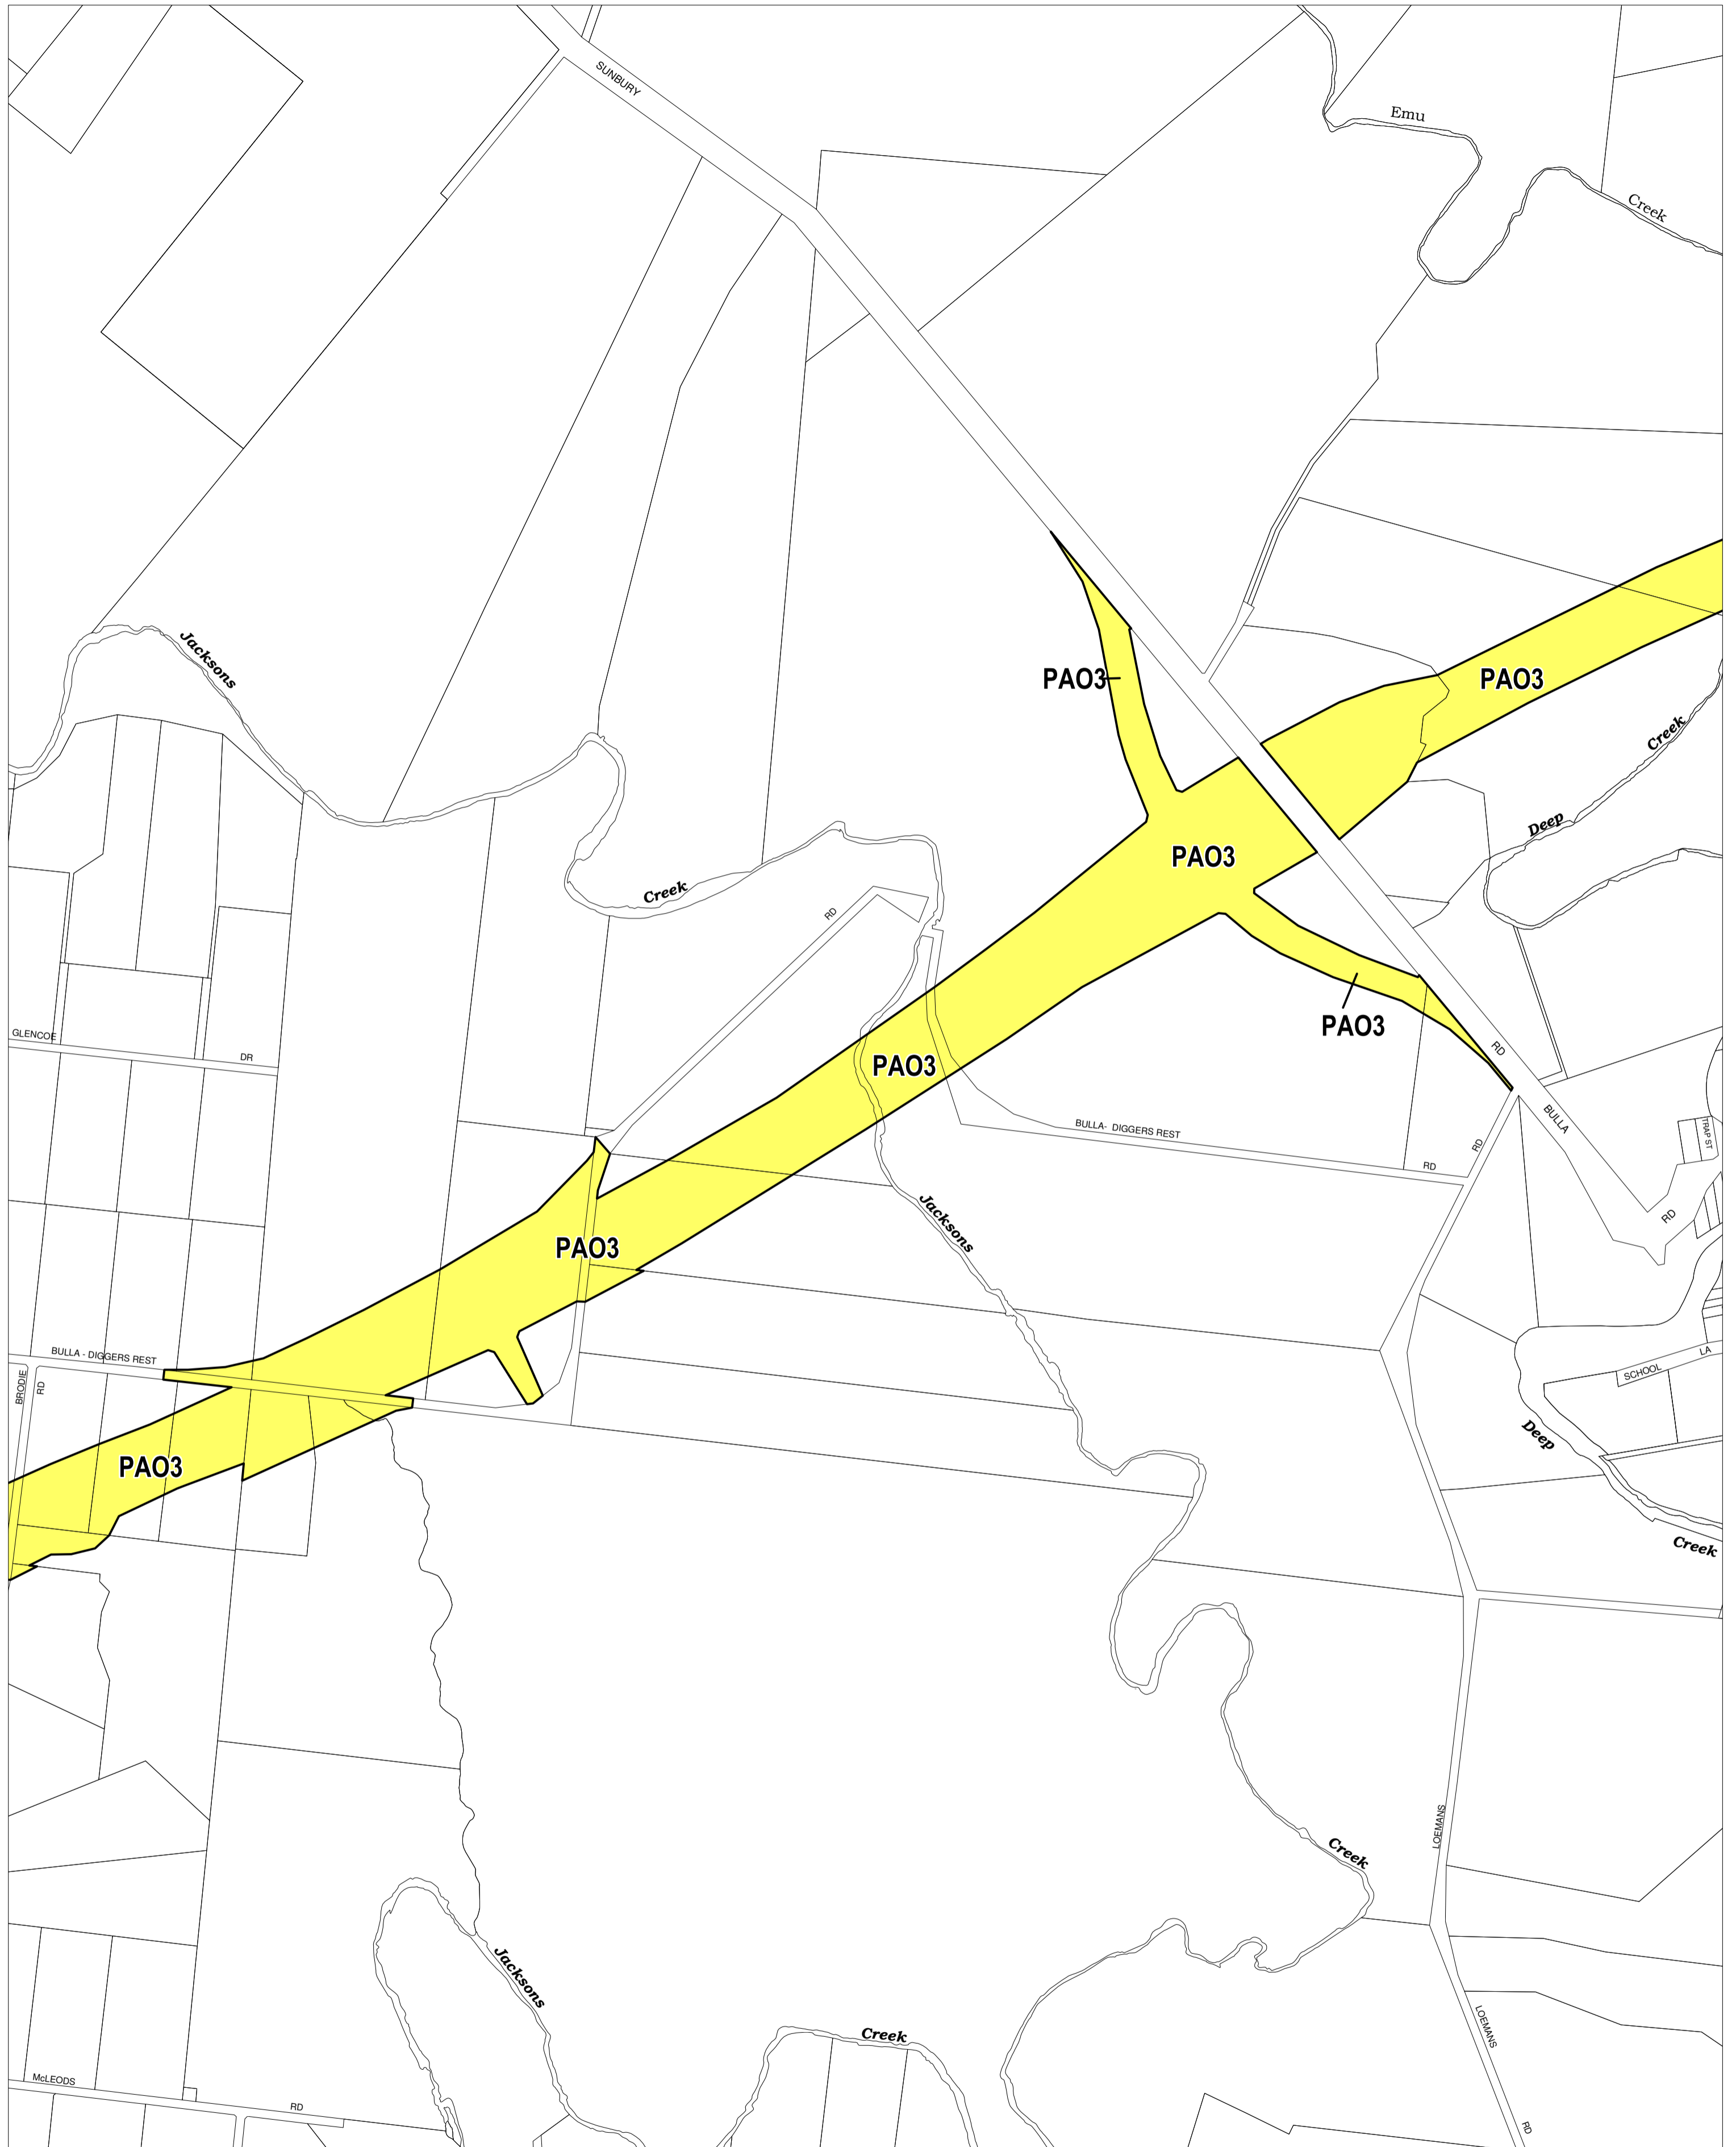

HUME PLANNING SCHEME - LOCAL PROVISION

Overlays

PAO3 Public Acquisition Overlay 3

AUSTRALIAN MAP GRID ZONE 55

INDEX TO ADJOINING METRIC SERIES MAP

Printed: 30/10/2009

AMENDMENT VC55