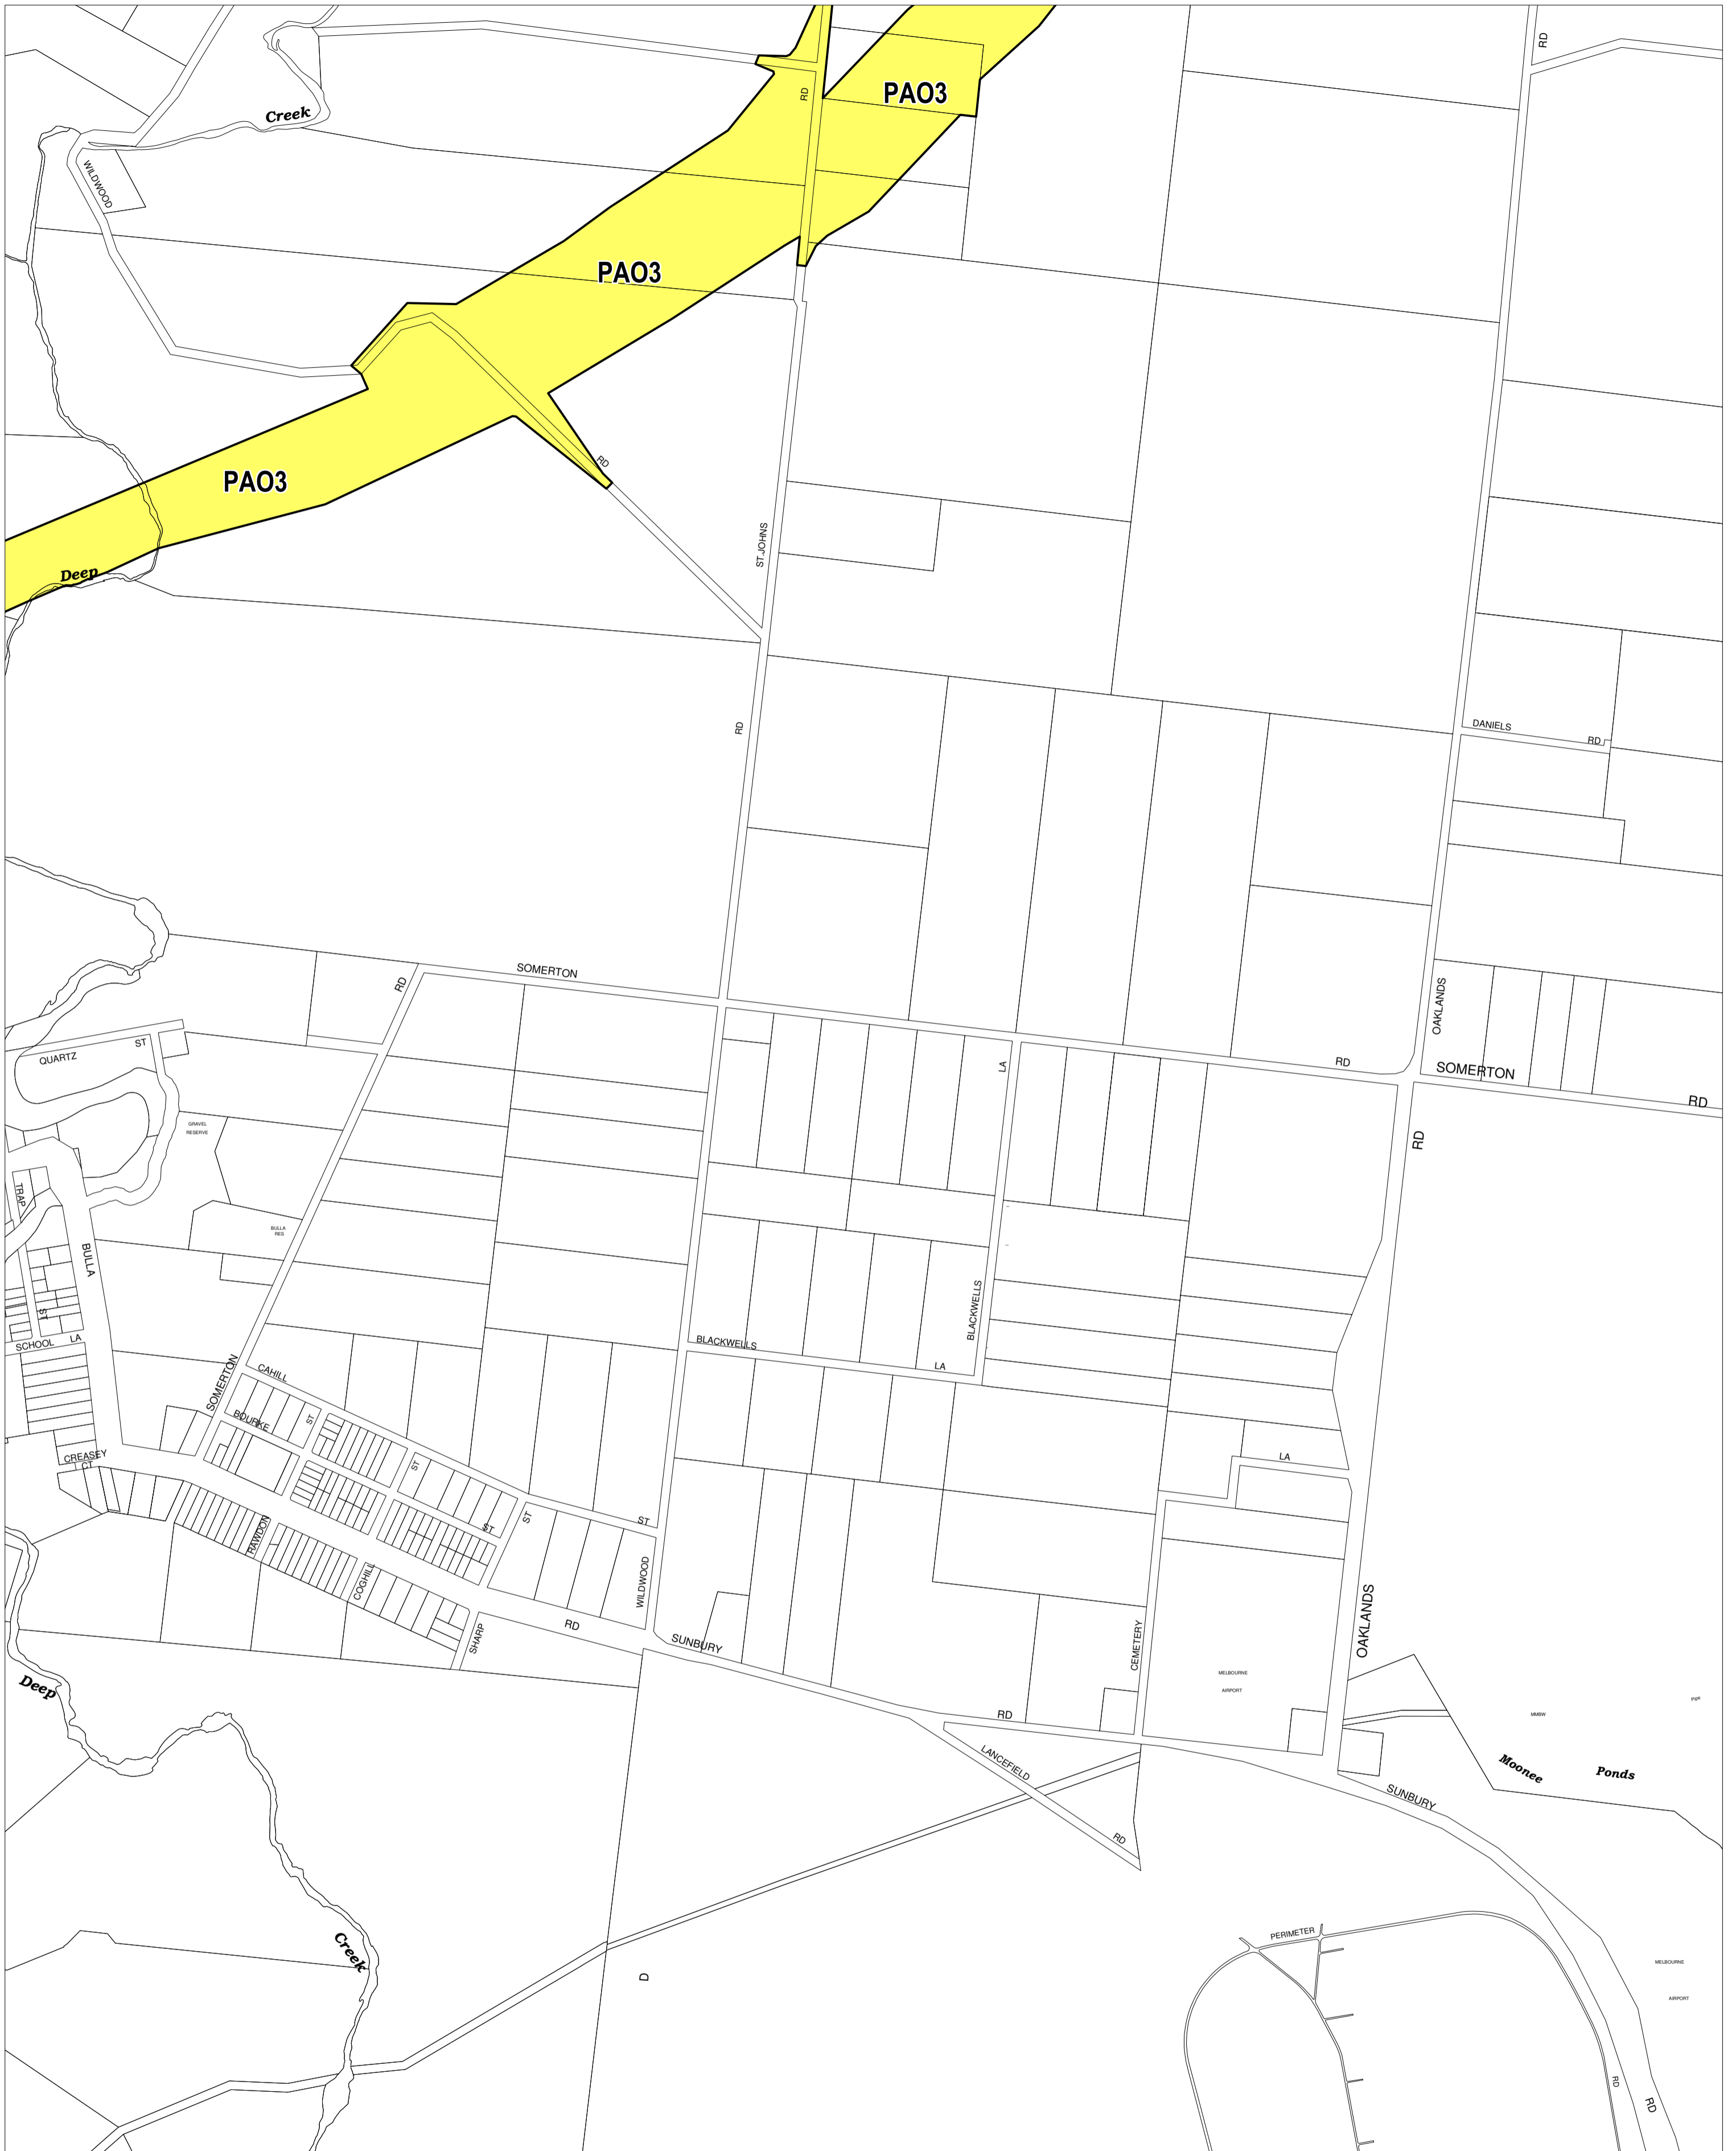

HUME PLANNING SCHEME - LOCAL PROVISION

Overlays

PAO3 Public Acquisition Overlay 3

AUSTRALIAN MAP GRID ZONE 55

Printed: 30/10/2009

AMENDMENT VC55