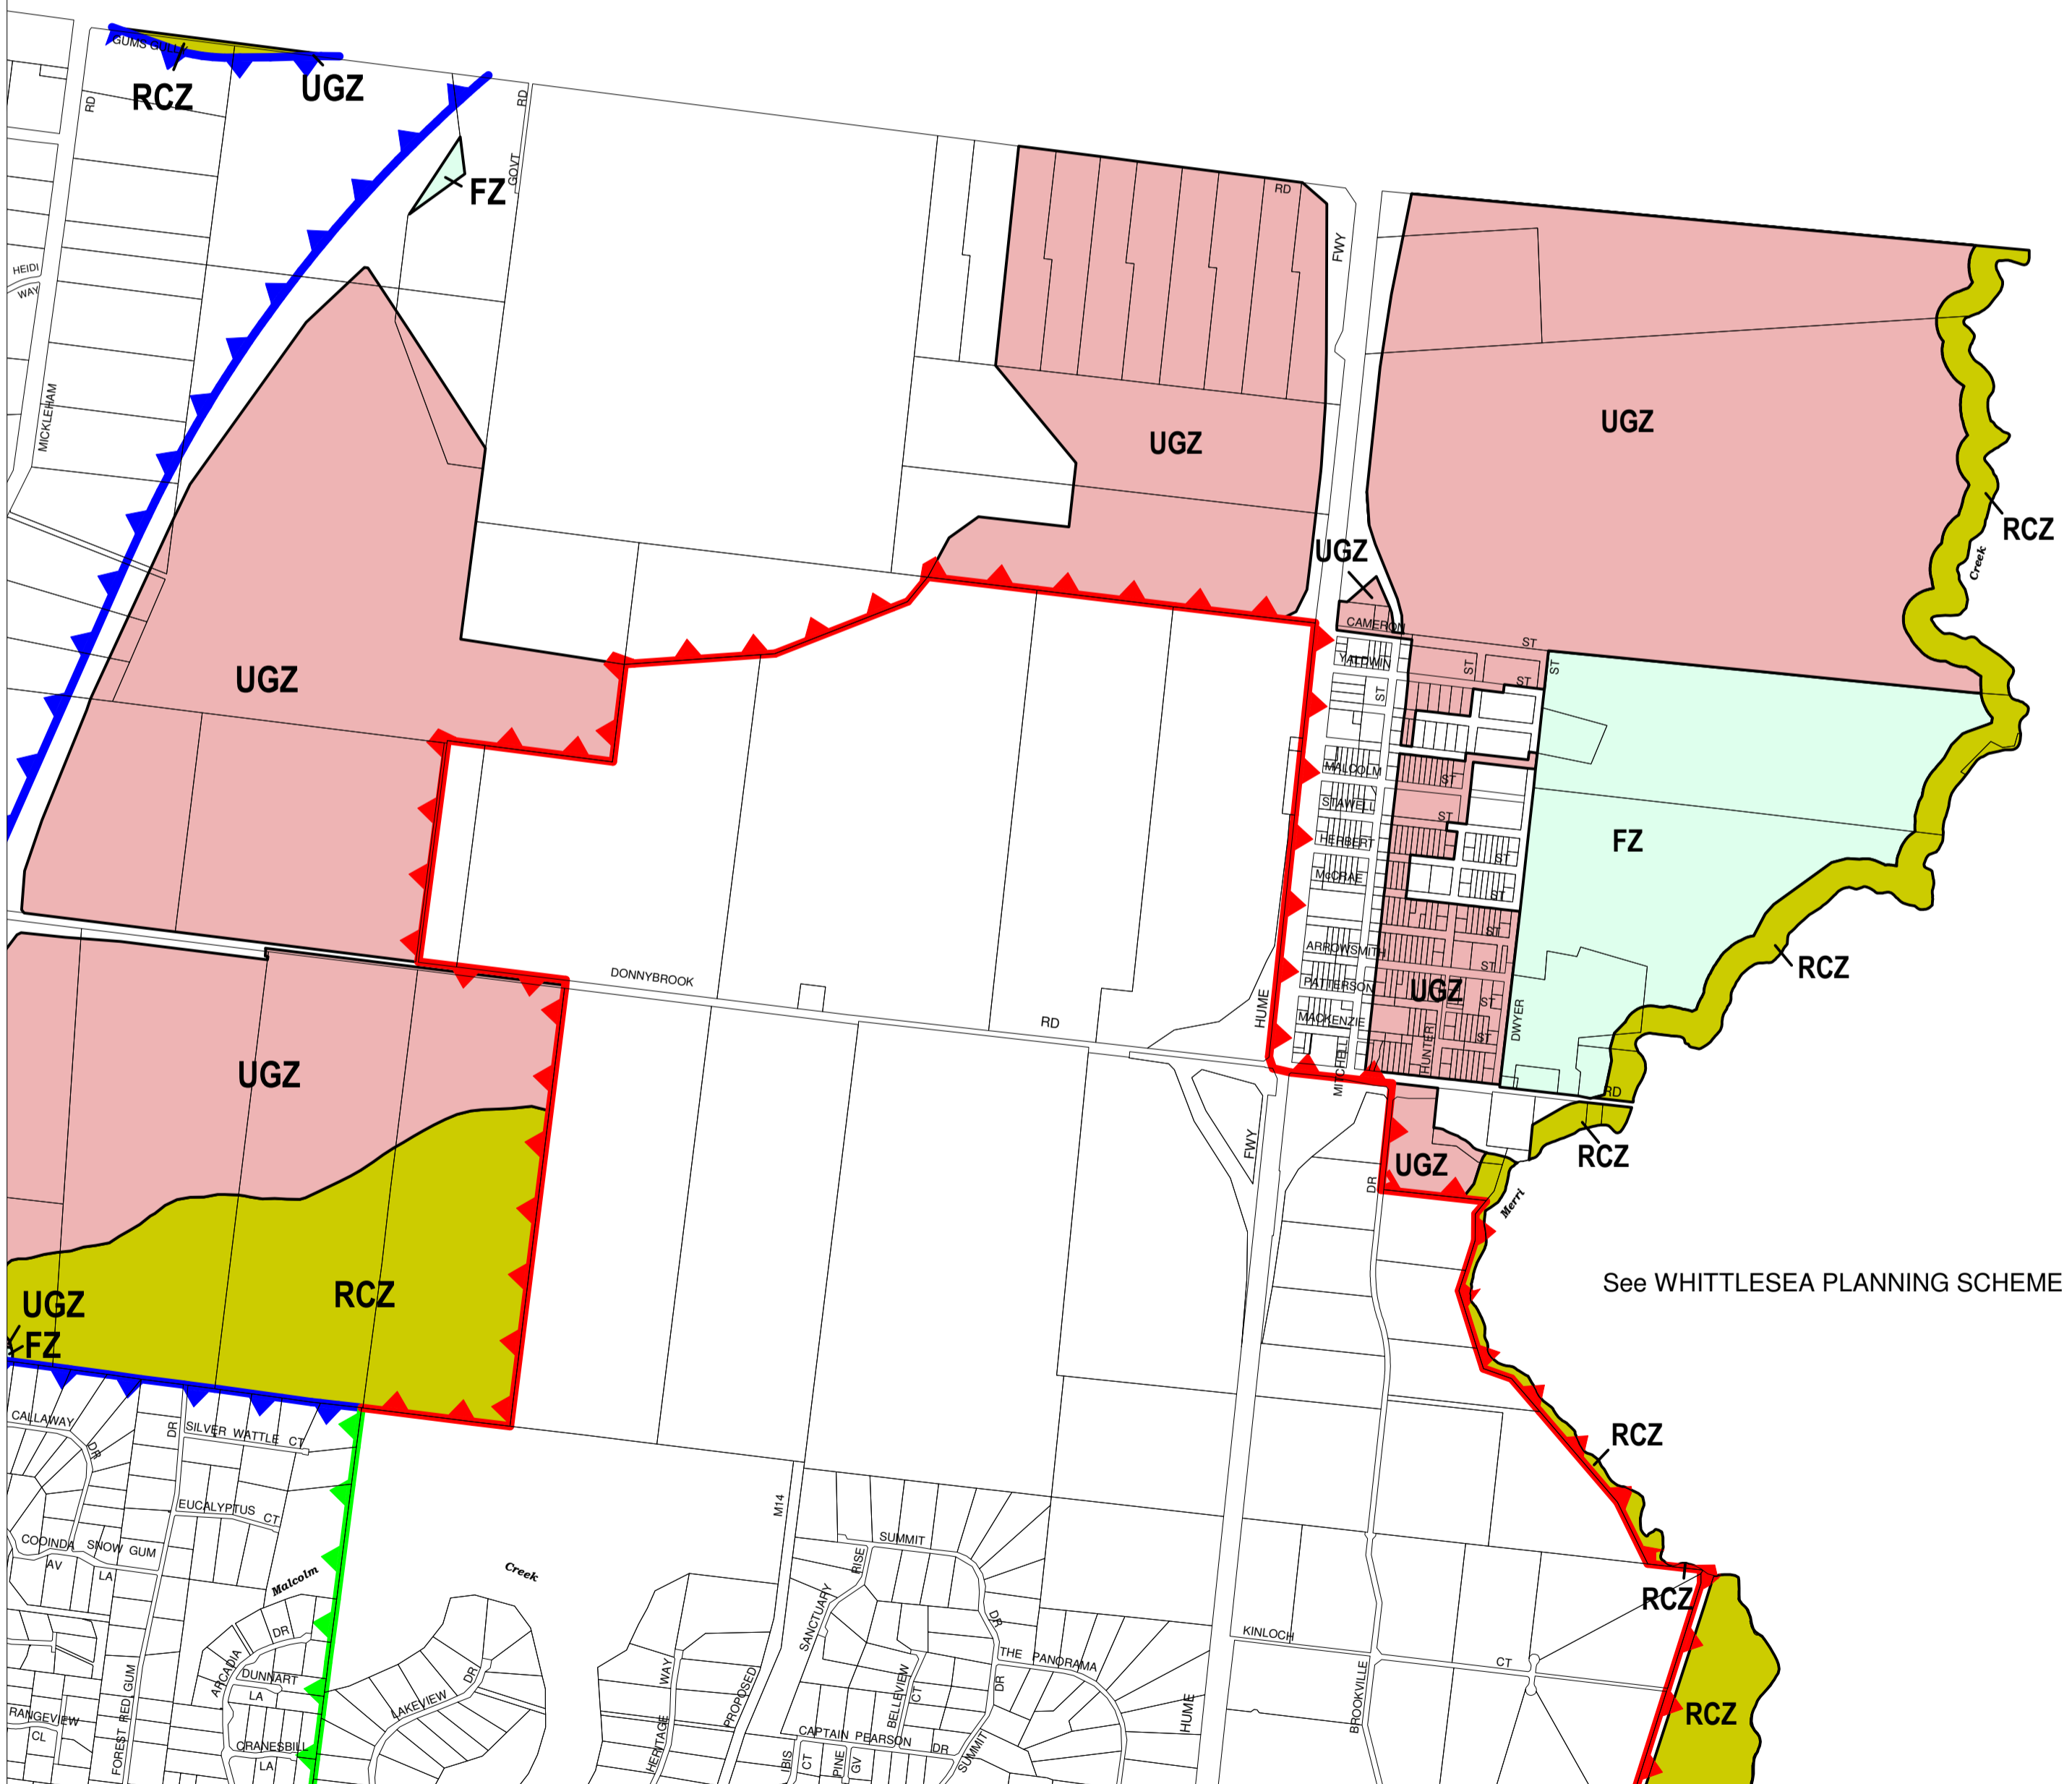

HUME PLANNING SCHEME - LOCAL PROVISION

See MITCHELL PLANNING SCHEME

See WHITTLESEA PLANNING SCHEME

This publication is copyright. No part may be reproduced by any process except in accordance with the provisions of the Copyright Act. © State of Victoria.

Rural	FZ	Farming Zone
Special Purpose	RCZ	Special Use Zone
	UGZ	Special Use Zone

	Land Outside Urban Growth Boundary
	Land Outside Urban Growth Boundary
	Land Outside Urban Growth Boundary
	Proposed Urban Growth Boundary
	Deleted Urban Growth Boundary
	Unchanged Urban Growth Boundary

AUSTRALIAN MAP GRID ZONE 55

Printed: 4/11/2009

AMENDMENT VC55