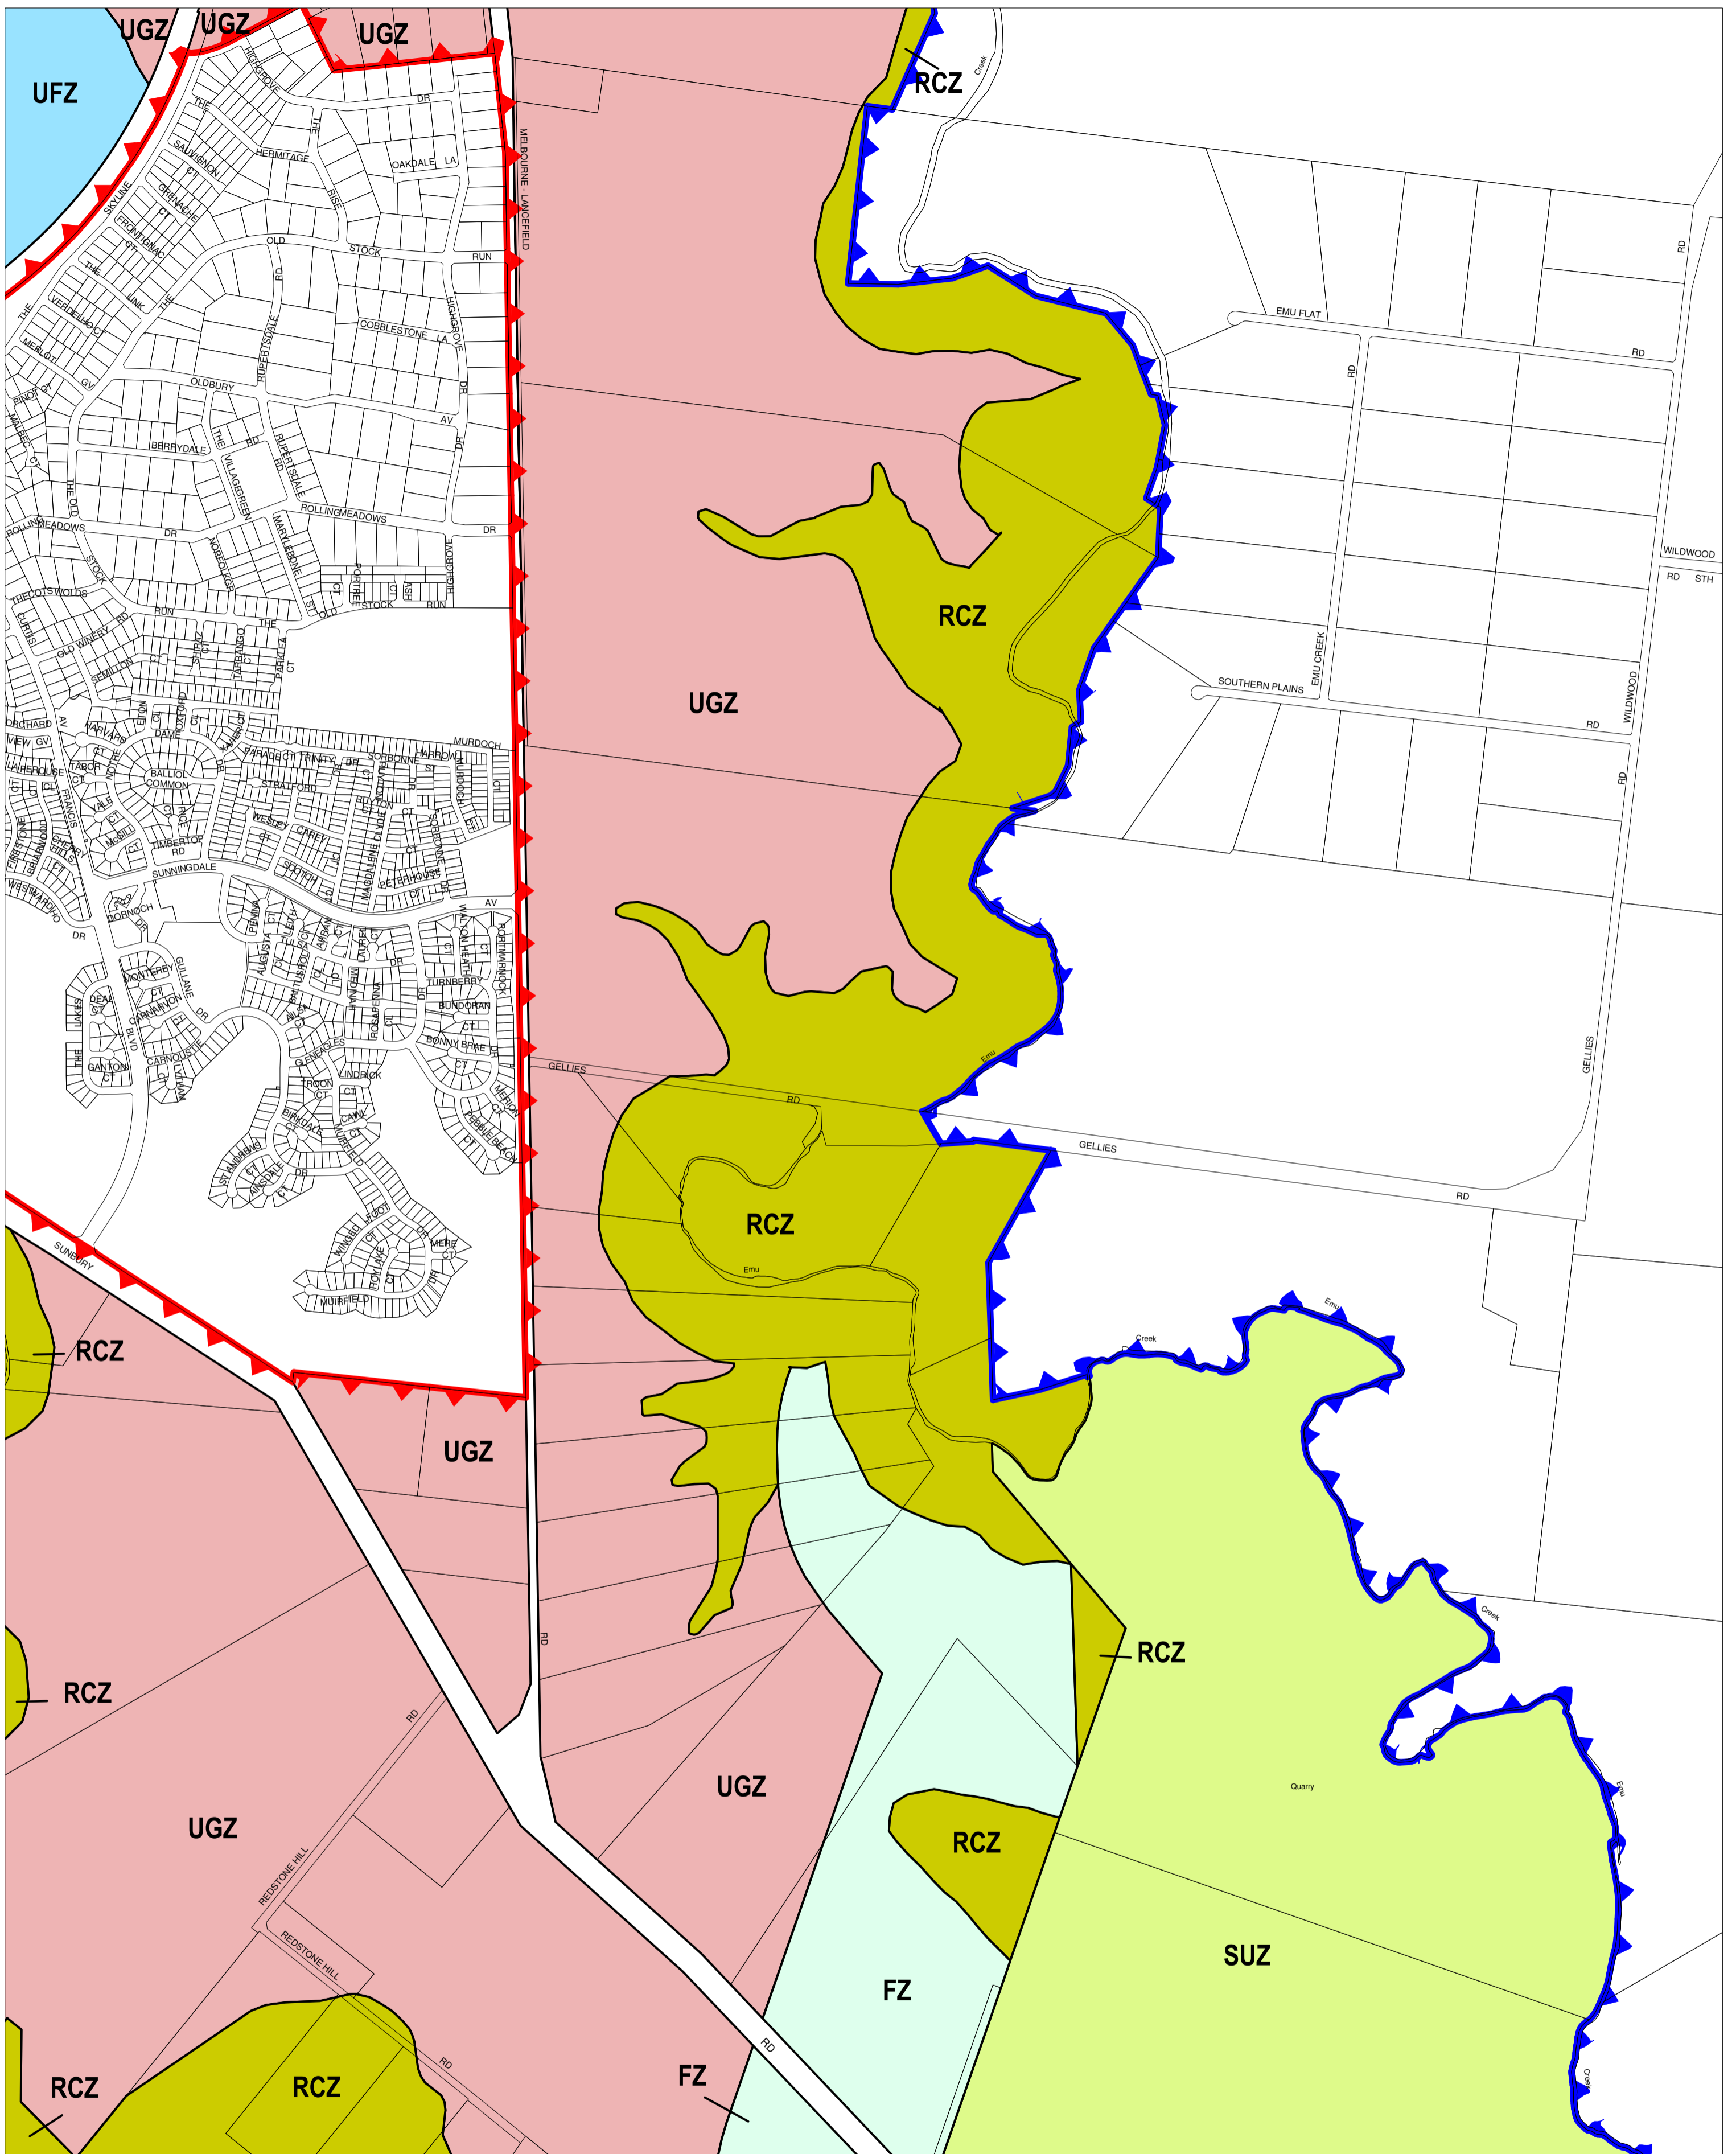

HUME PLANNING SCHEME - LOCAL PROVISION

Rural	FZ	Farming Zone
Special Purpose	UFZ	Special Use Zone
	SUZ	Special Use Zone
	RCZ	Special Use Zone
	UGZ	Urban Growth Zone

	Proposed Urban Growth Boundary
	Deleted Urban Growth Boundary

200 0 200 400 600 800 1000 m

AUSTRALIAN MAP GRID ZONE 55

INDEX TO ADJOINING METRIC SERIES MAP

1	2	3	4
5	6	7	8
9	10	11	12
13	14	15	16
17	18	19	20
21	22	23	24
25	26		

Printed: 4/11/2009

AMENDMENT VC55