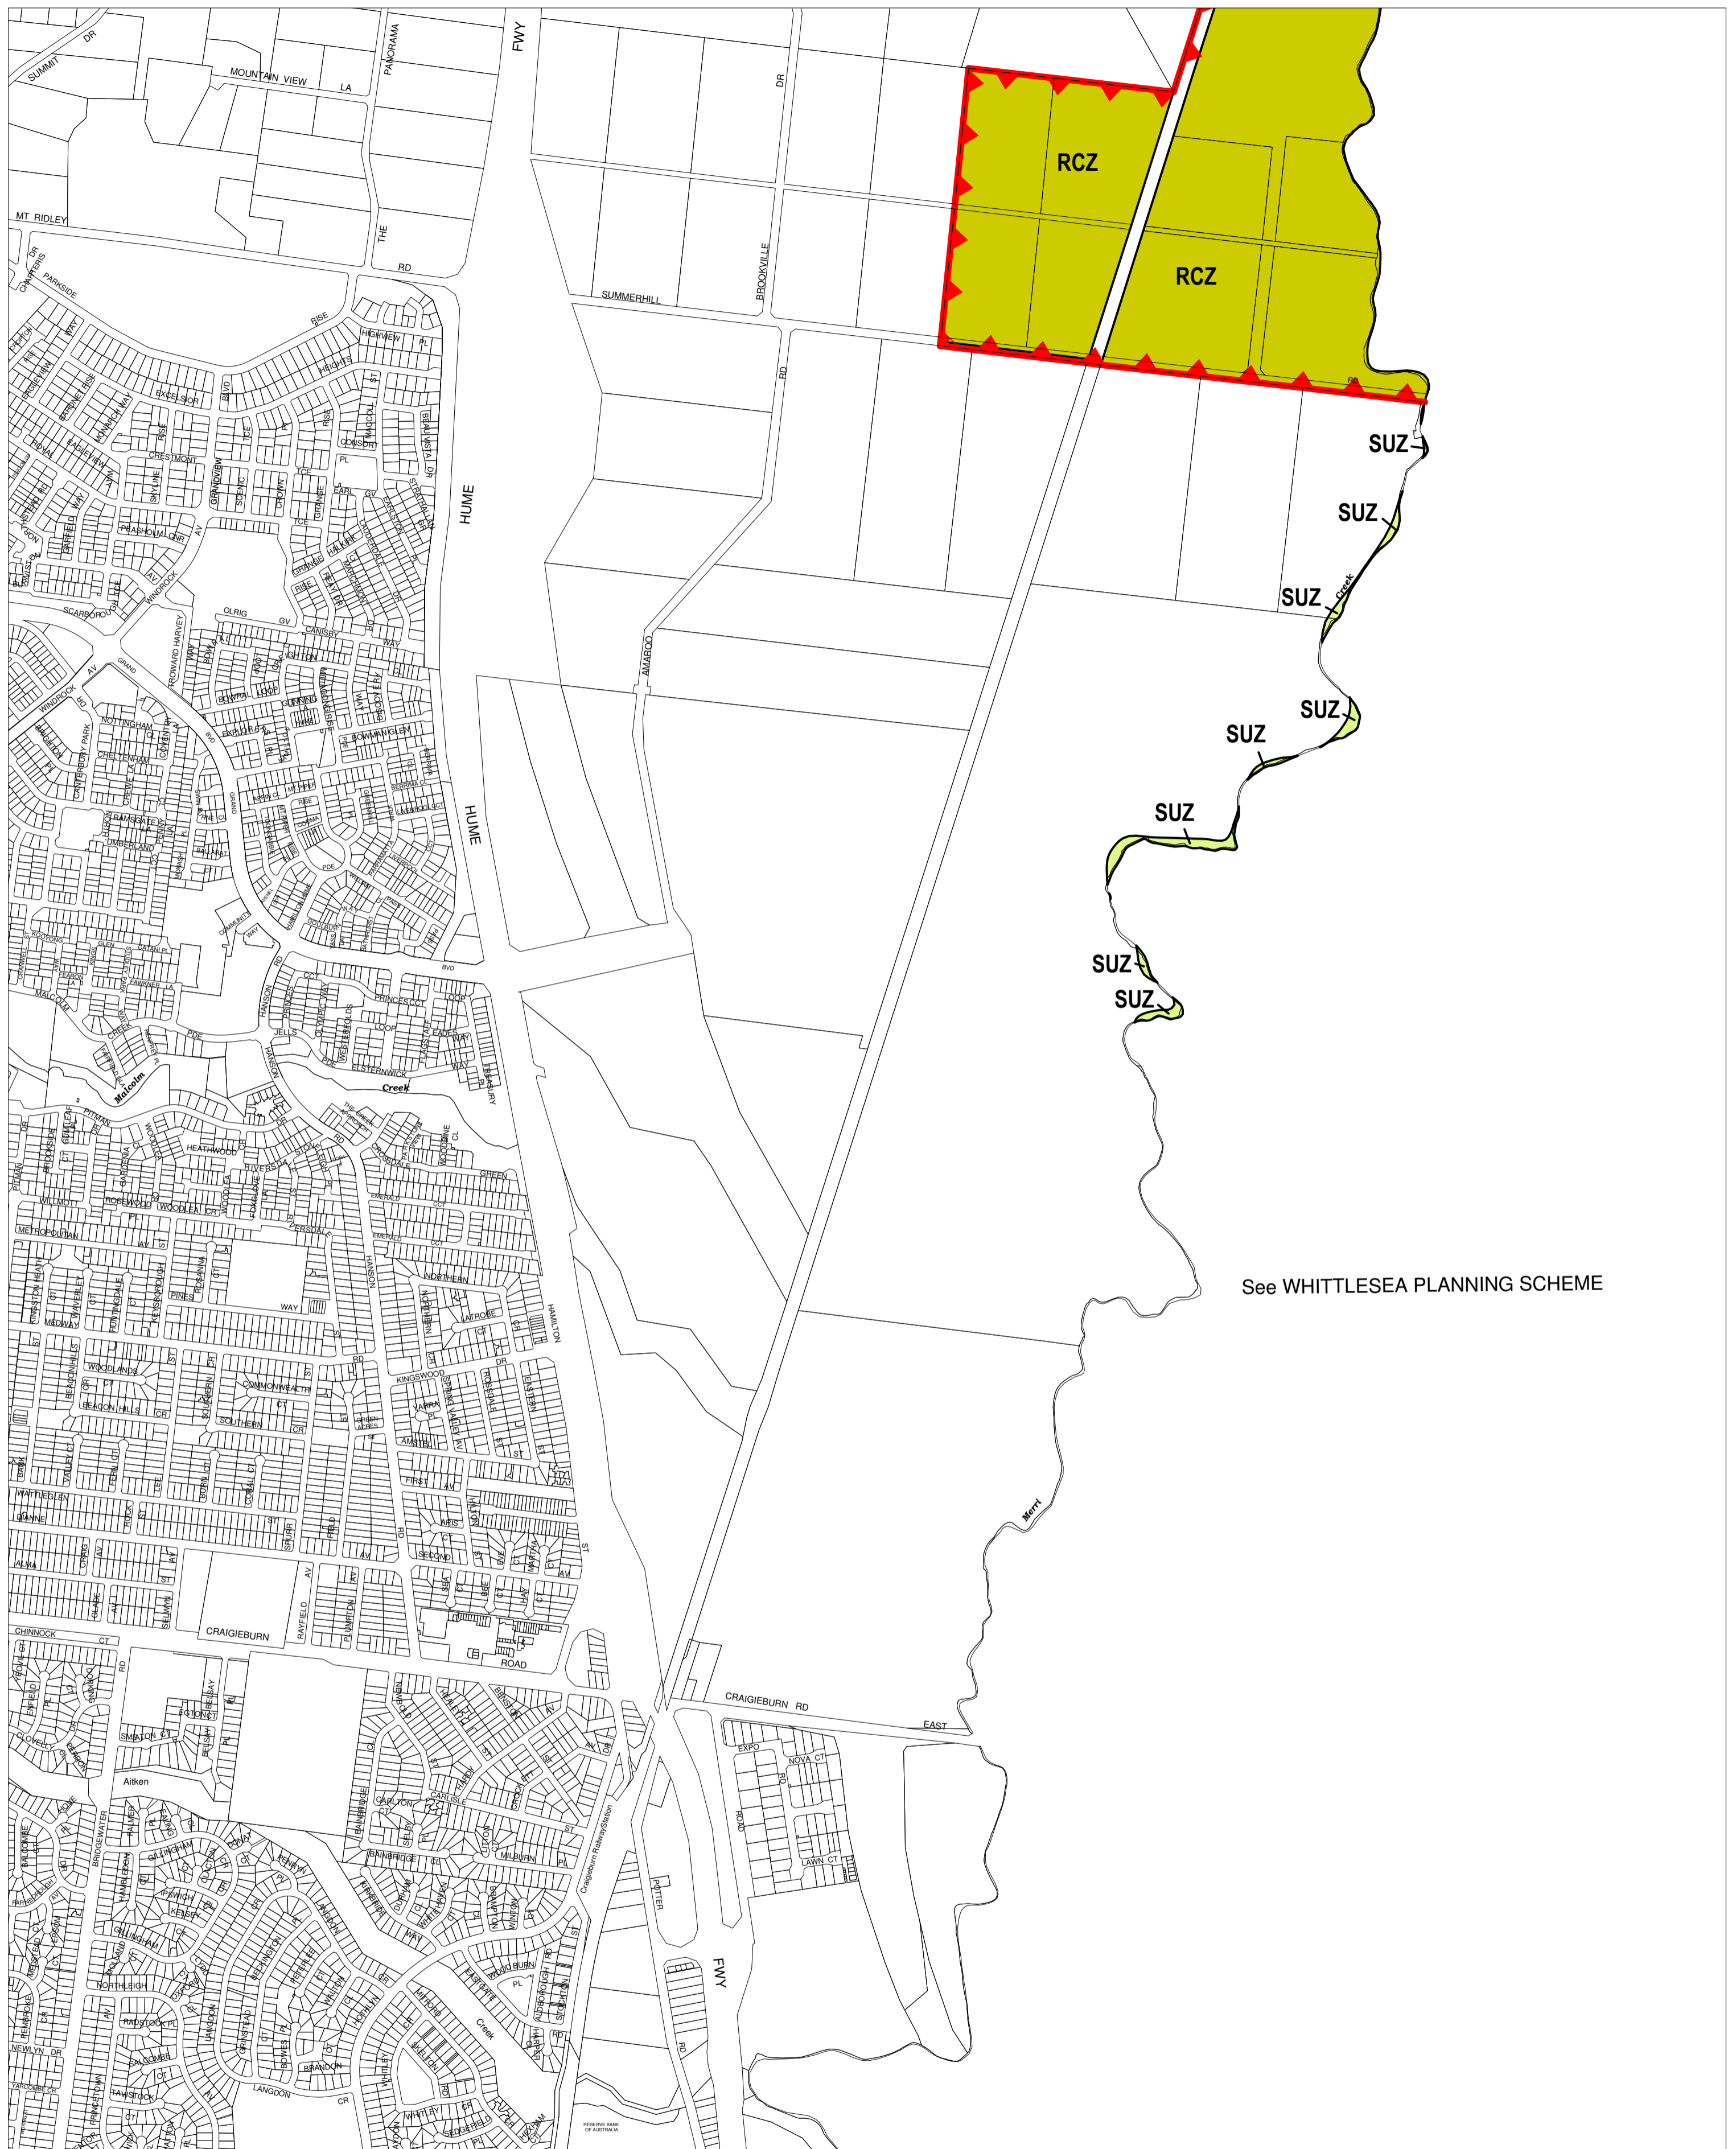

HUME PLANNING SCHEME - LOCAL PROVISION

See WHITTLESEA PLANNING SCHEME

Rural
RCZ Rural Conservation Zone

Special Purpose
SUZ Special Use Zone

Land Outside Urban Growth Boundary

Deleted Urban Growth Boundary

200 0 200 400 600 800 1000 m

AUSTRALIAN MAP GRID ZONE 55

INDEX TO ADJOINING METRIC SERIES MAP

1	2	3	4
5	6	8	9
12	13	14	15
16	17	18	19
20	21	22	23
24	25	26	

Victoria
The Place To Be

Printed: 4/11/2009

AMENDMENT VC55