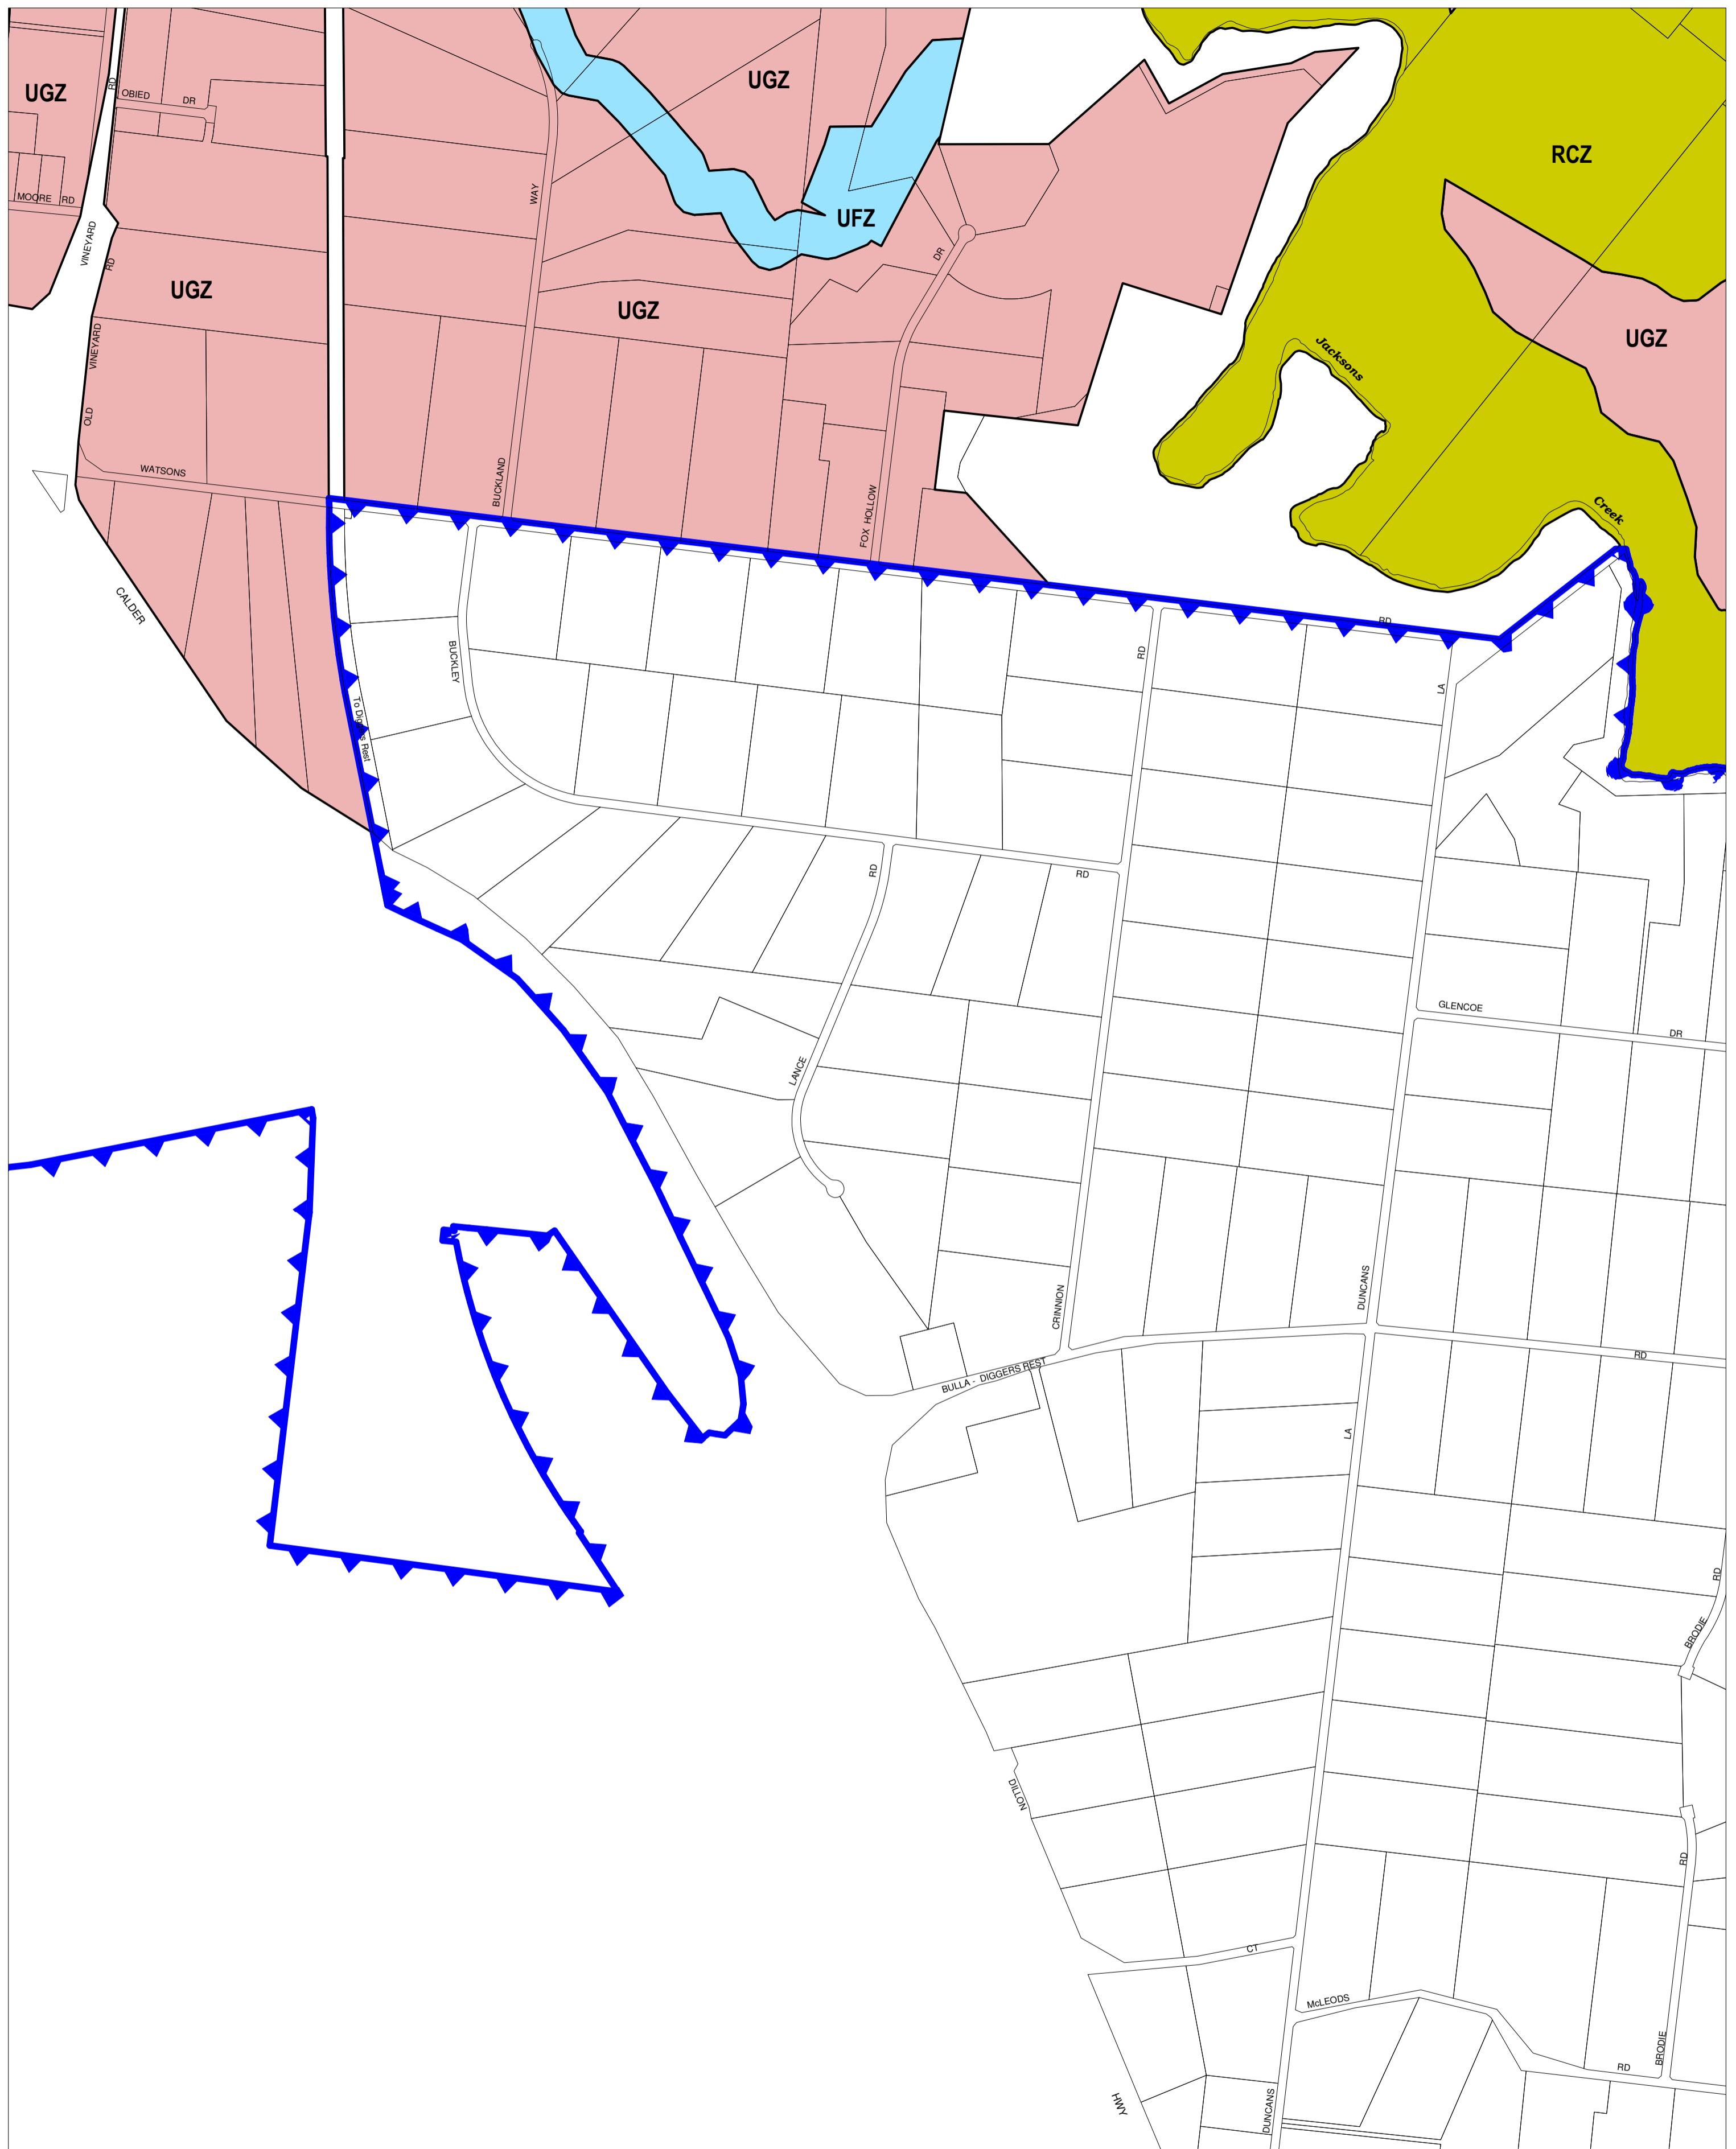

HUME PLANNING SCHEME - LOCAL PROVISION

Rural
RCZ Rural Conservation Zone

Special Purpose
GWAZ Special Use Zone
UFZ Urban Floodway Zone
UGZ Urban Growth Zone

Land Outside Urban Growth Boundary

Proposed Urban Growth Boundary

200 0 200 400 600 800 1000 m

AUSTRALIAN MAP GRID ZONE 55

INDEX TO ADJOINING METRIC SERIES MAP

1	2	3	4
5	6	8	9
12	13	14	15
16	17	18	19
20	21	22	23
24	25	26	

Victoria
The Place To Be

Printed: 4/11/2009

AMENDMENT VC55