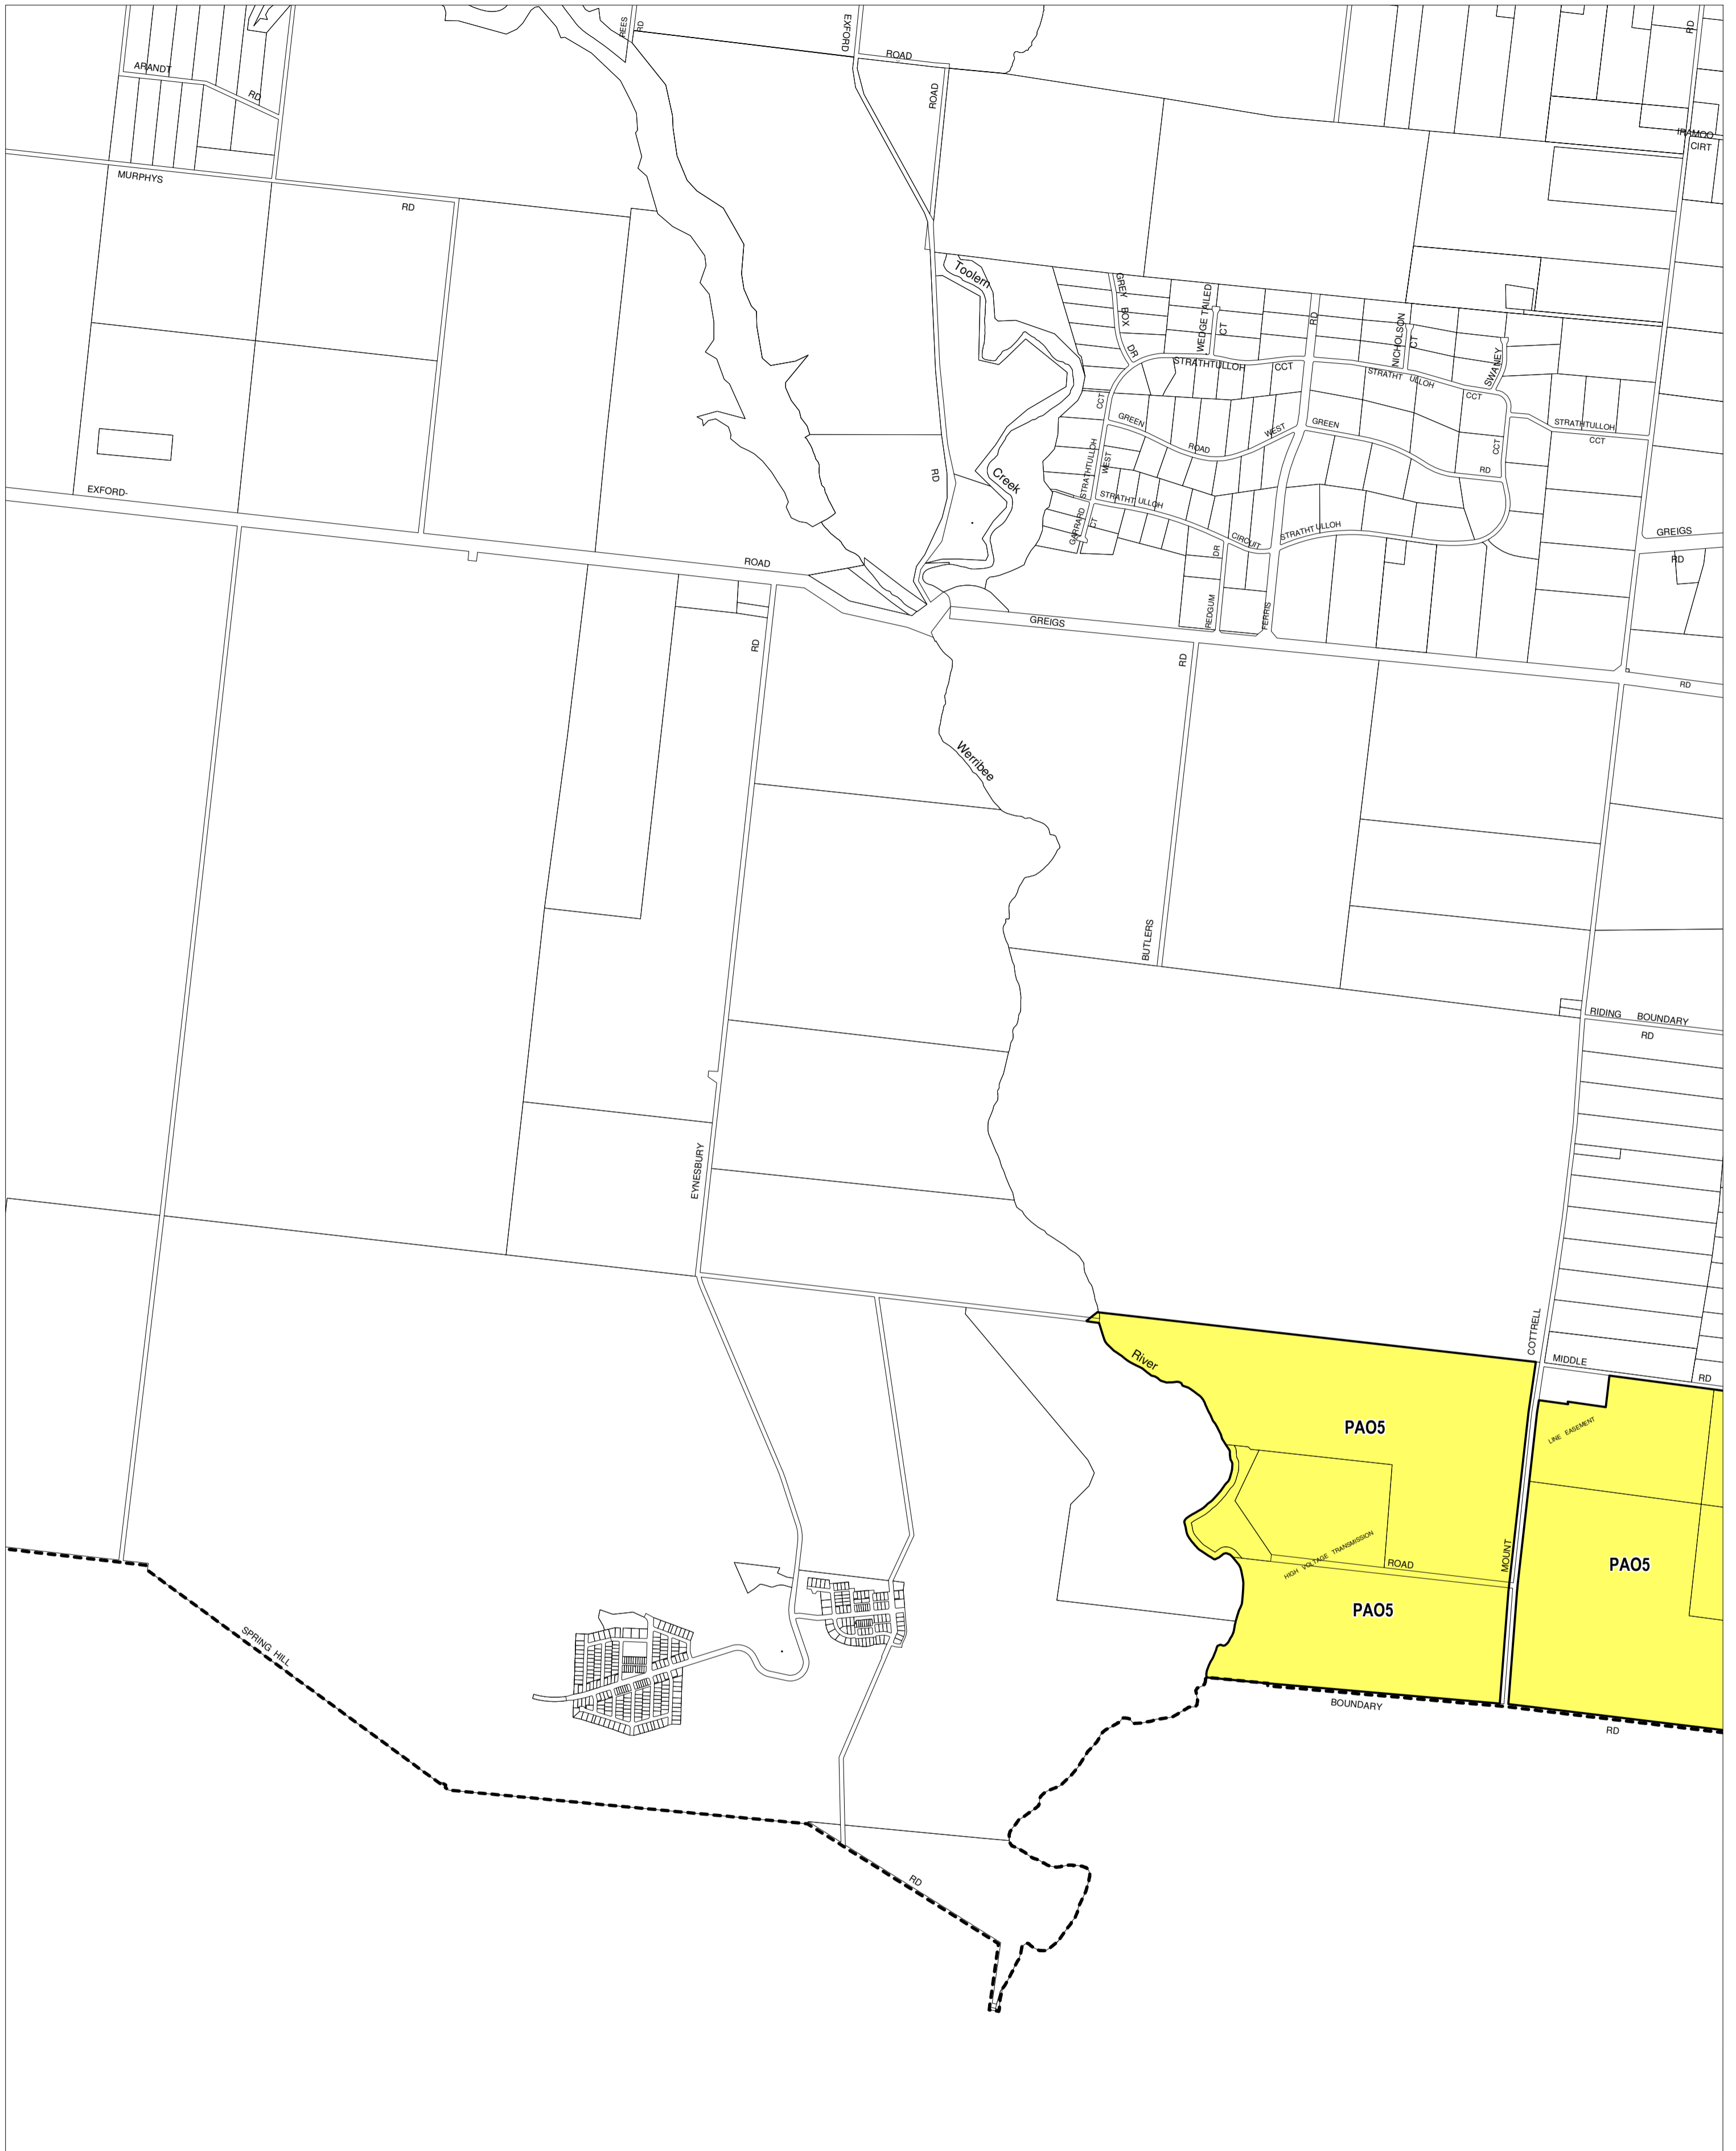

MELTON PLANNING SCHEME - LOCAL PROVISION

Overlays

PA05 Public Acquisition Overlay 5

AUSTRALIAN MAP GRID ZONE 55

Printed: 29/10/2009

AMENDMENT VC55