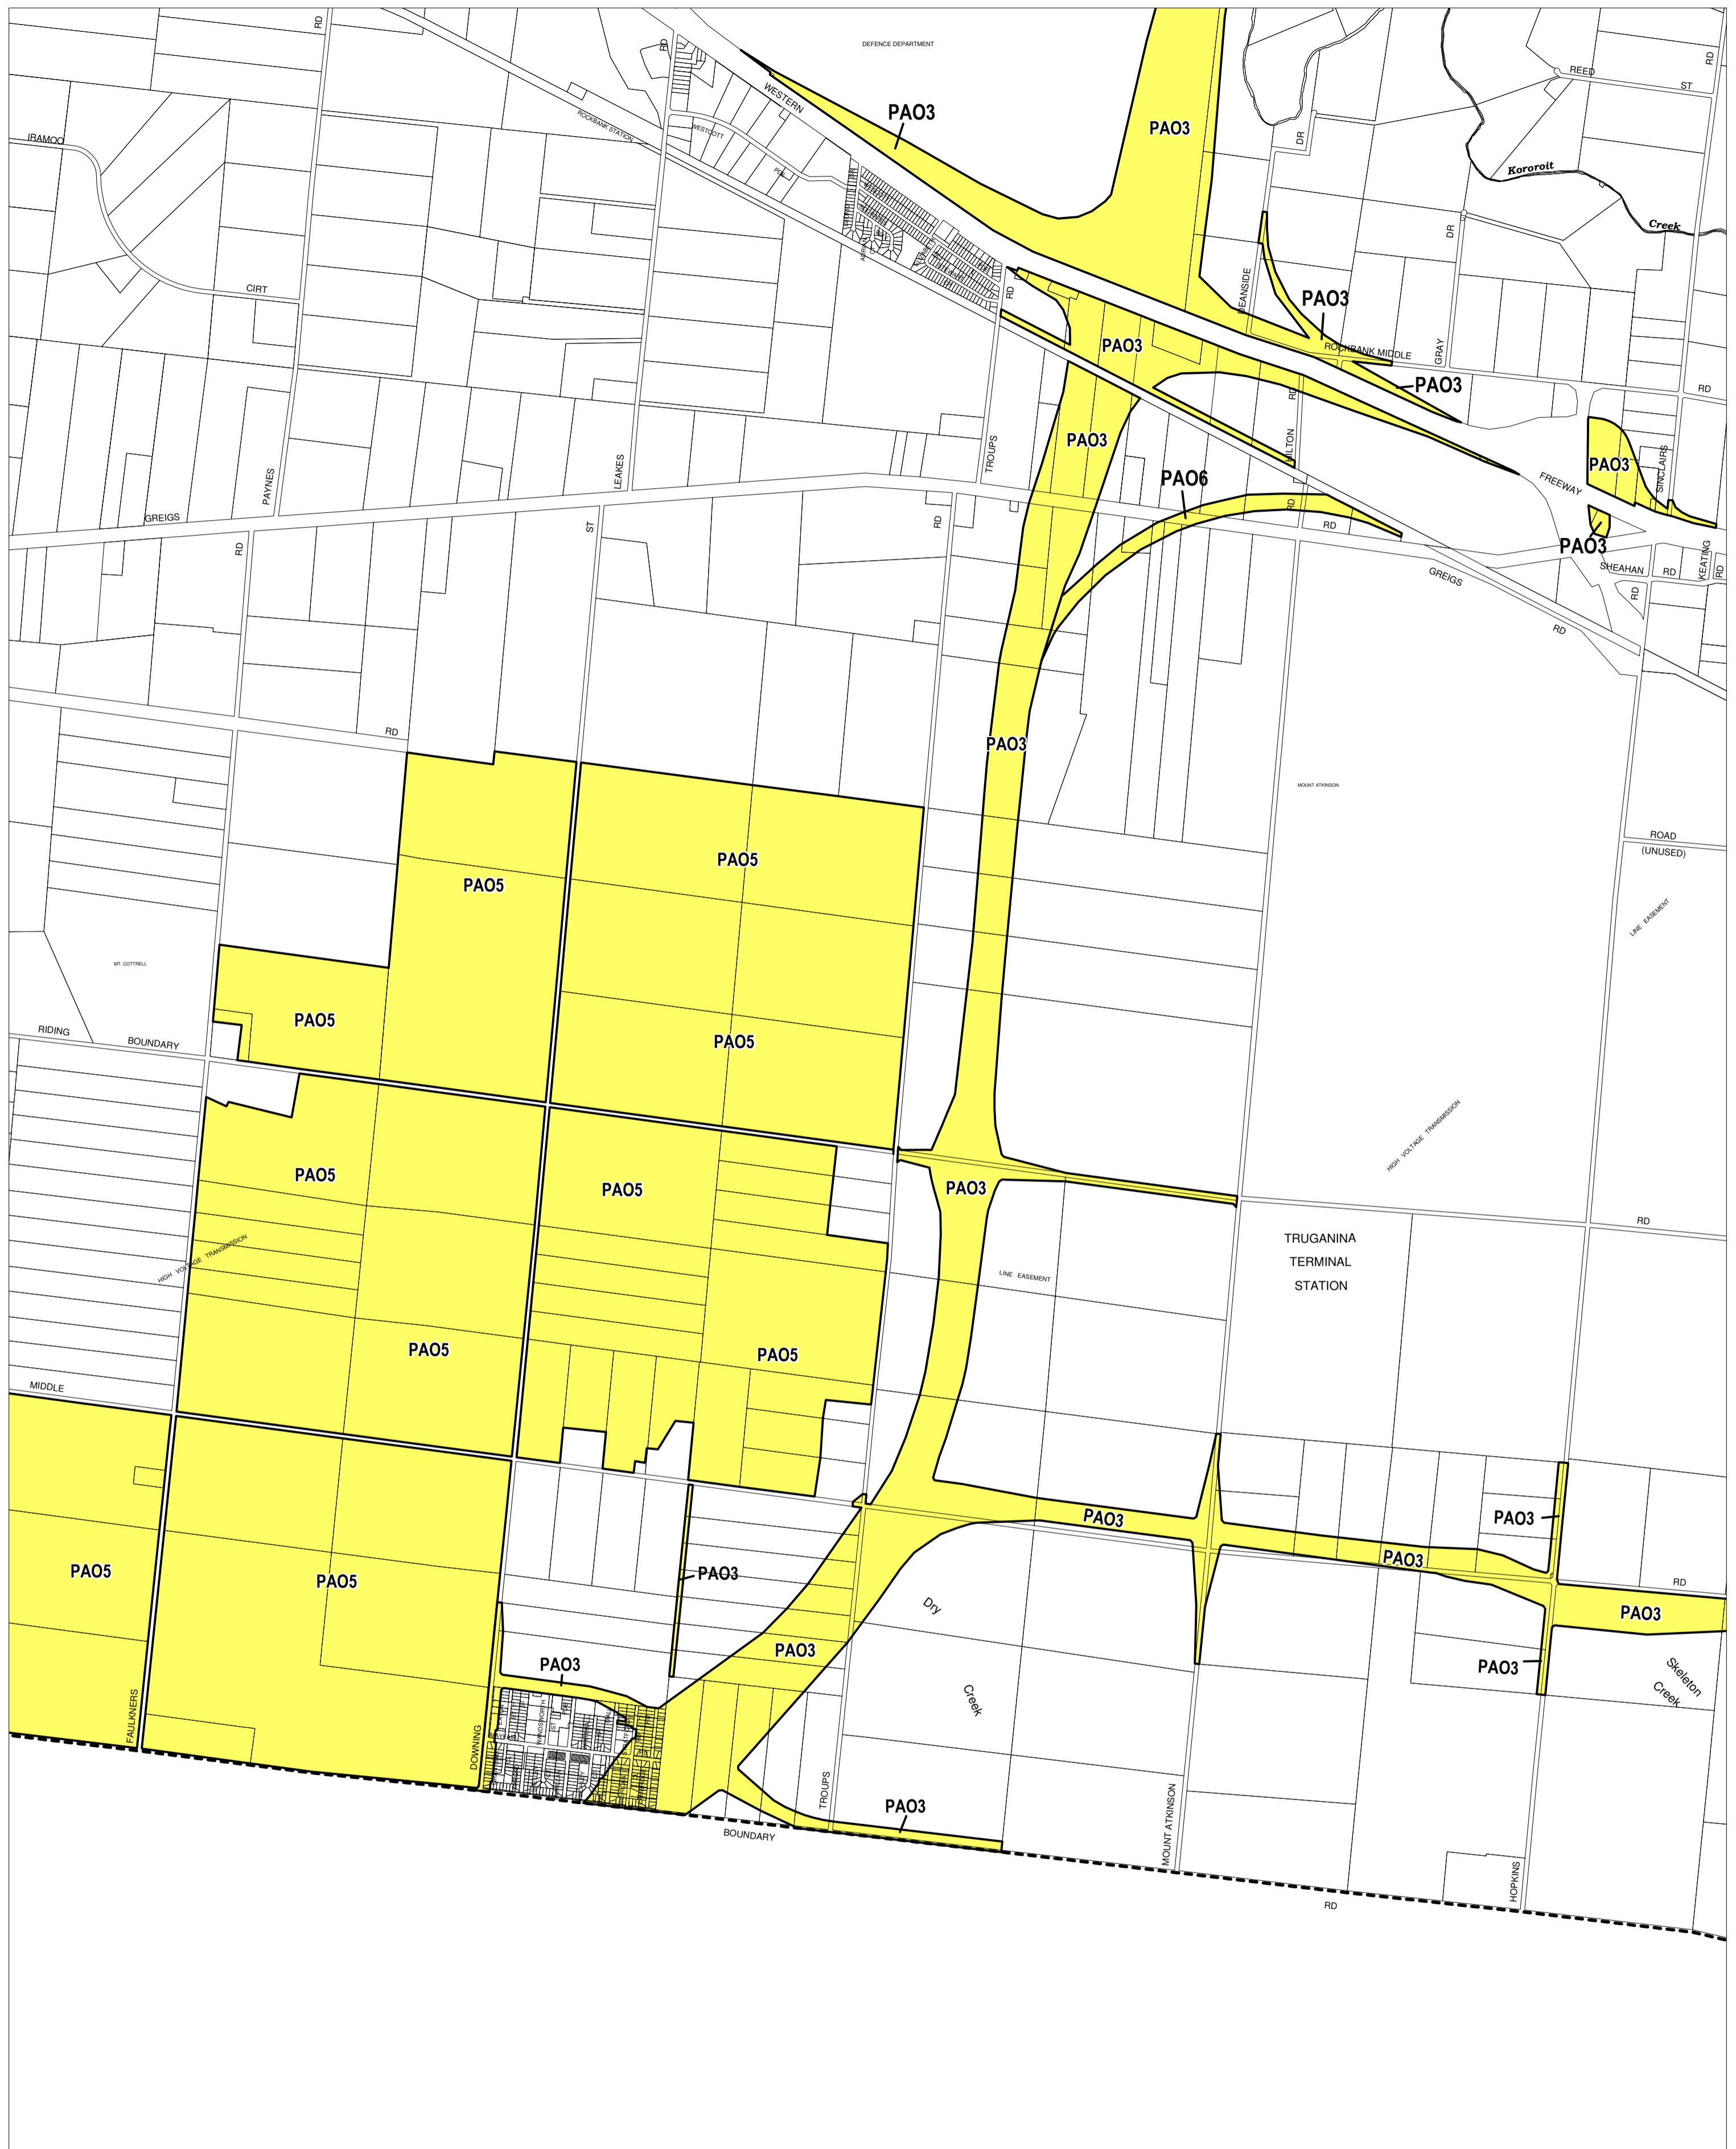

MELTON PLANNING SCHEME - LOCAL PROVISION

Overlays	
	Public Acquisition Overlay 3
	Public Acquisition Overlay 5
	Public Acquisition Overlay 6

AUSTRALIAN MAP GRID ZONE 55

Printed: 29/10/2009

AMENDMENT VC55