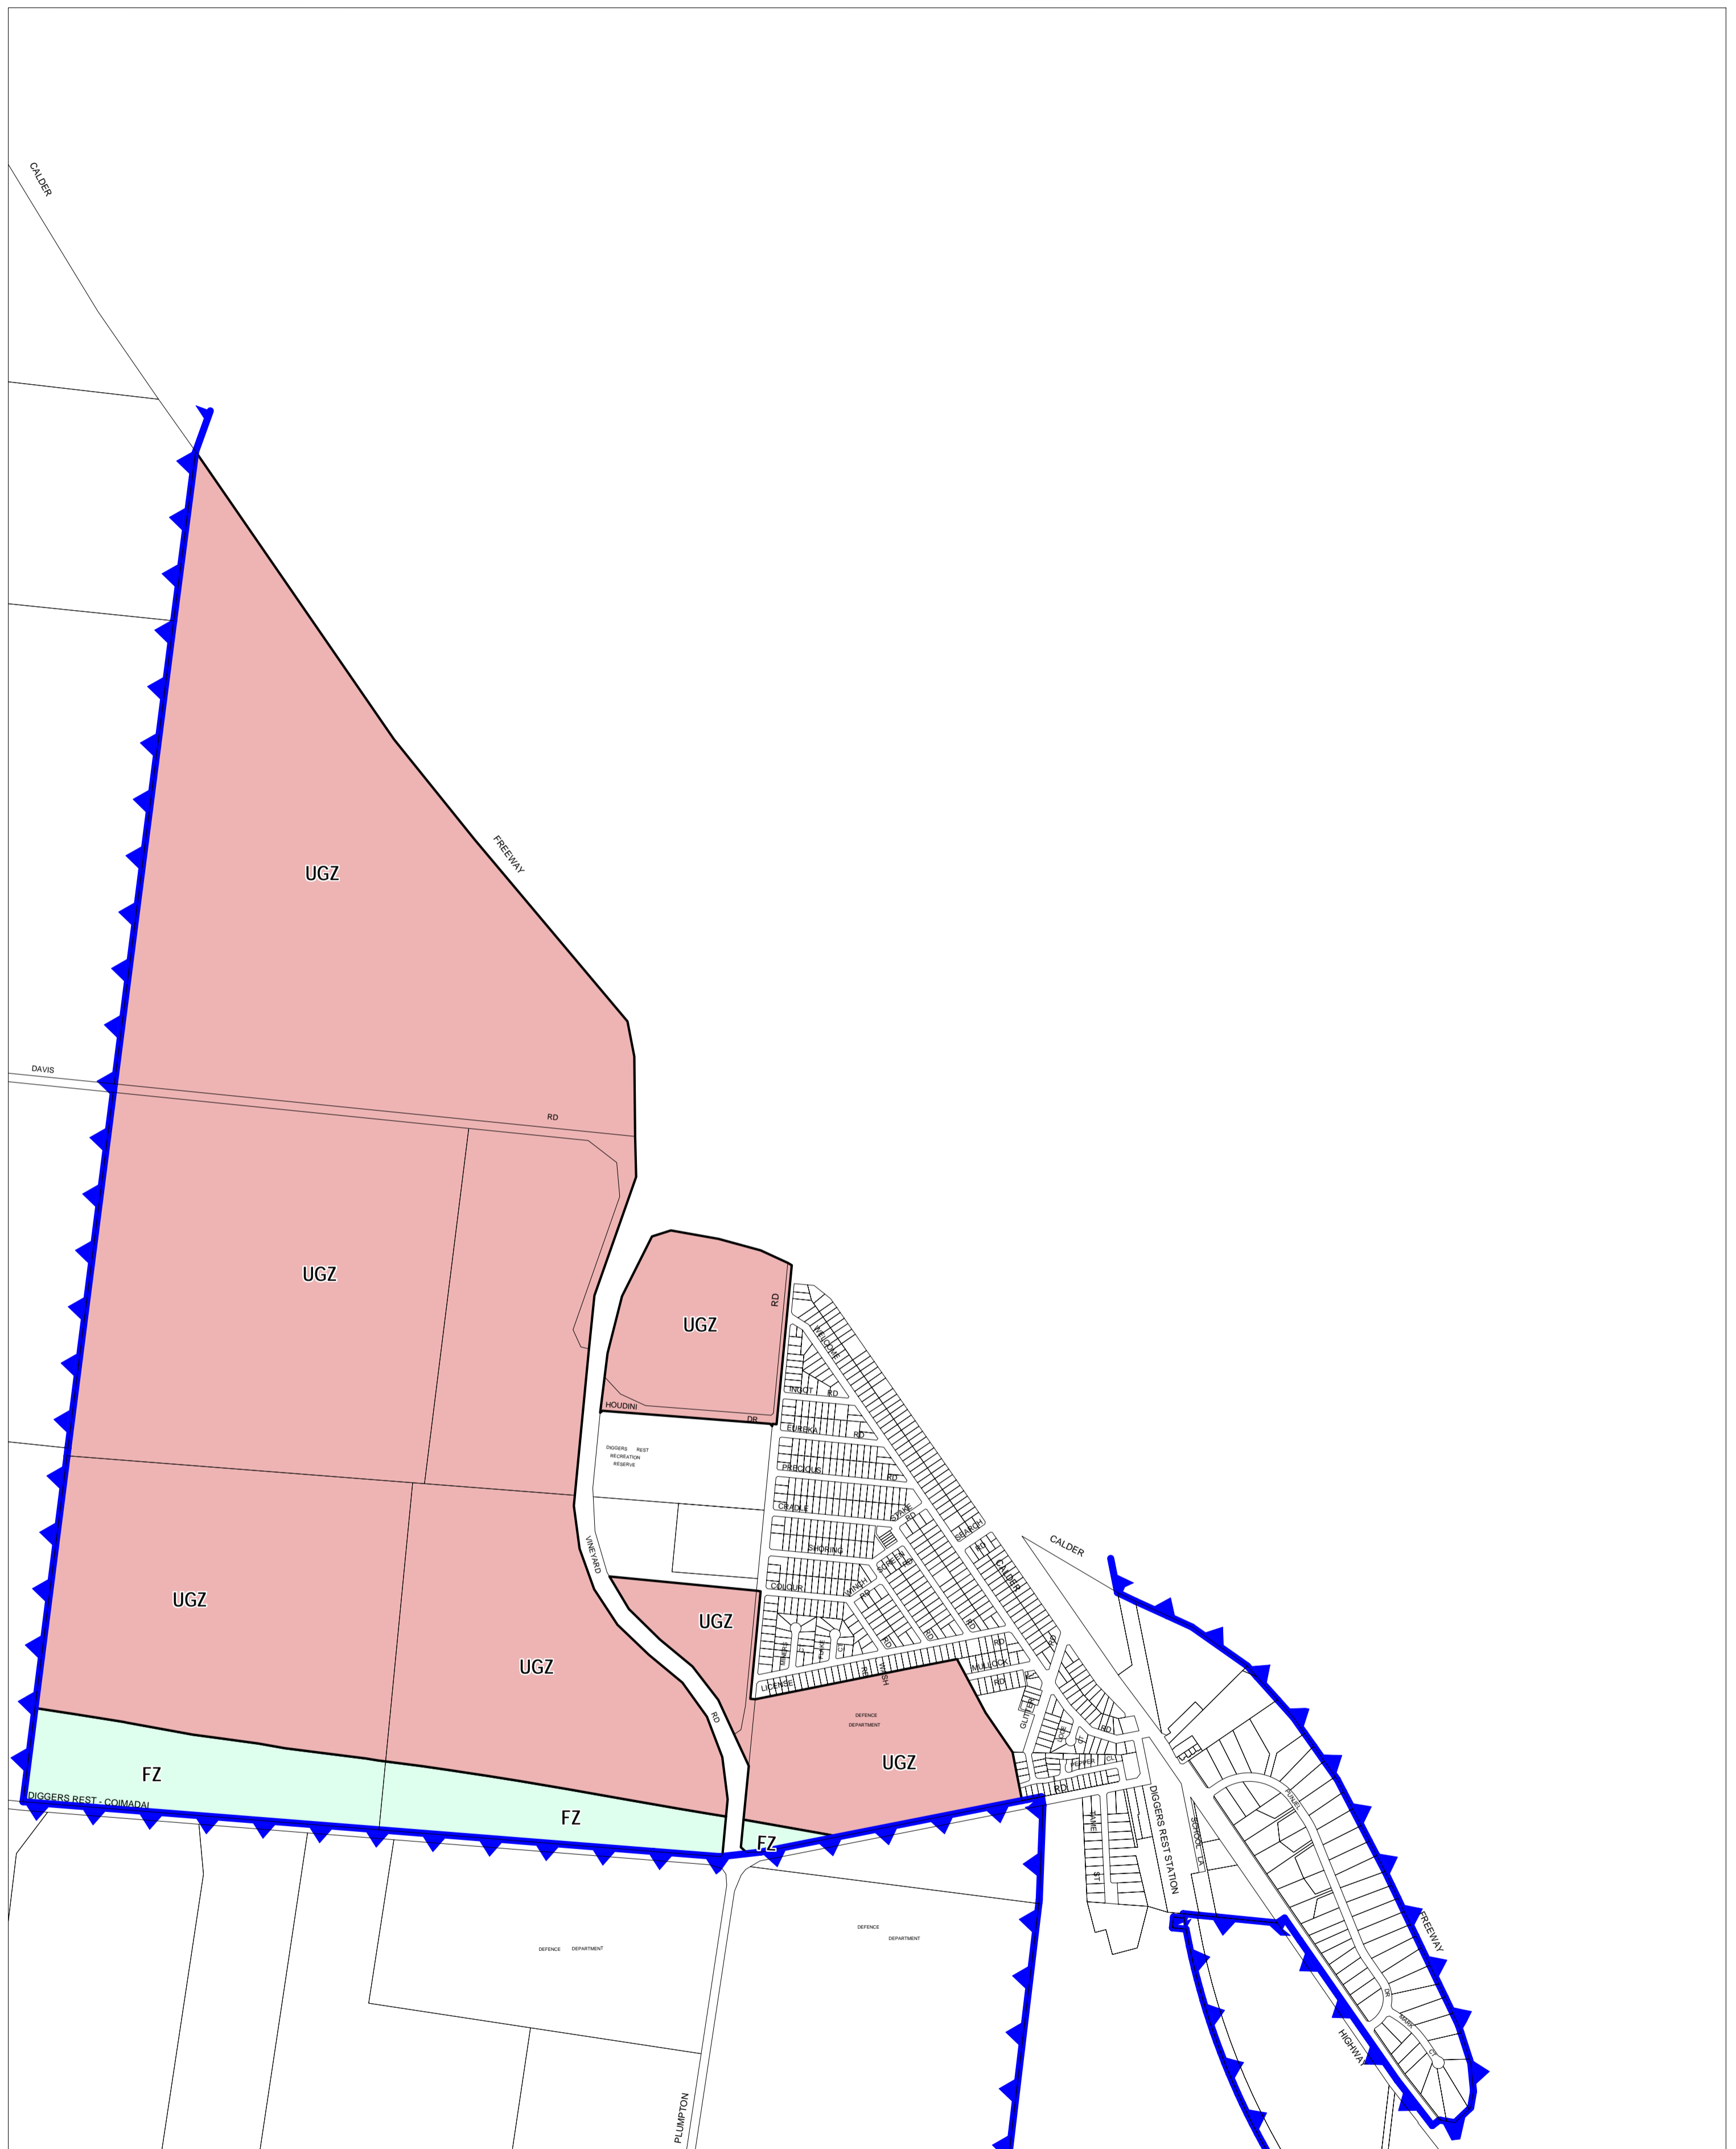

MELTON PLANNING SCHEME - LOCAL PROVISION

Rural
FZ Farming Zone

Special Purpose
UGZ Urban Growth Zone

Land Outside Urban Growth Boundary

Proposed Urban Growth Boundary

200 0 200 400 600 800 1000 m

AUSTRALIAN MAP GRID ZONE 55

Victoria
The Place To Be

INDEX TO ADJOINING METRIC SERIES MAP

	1			
4	5	6	9	10
	7	8		
11	12	13	14	

Printed: 4/11/2009

AMENDMENT VC55